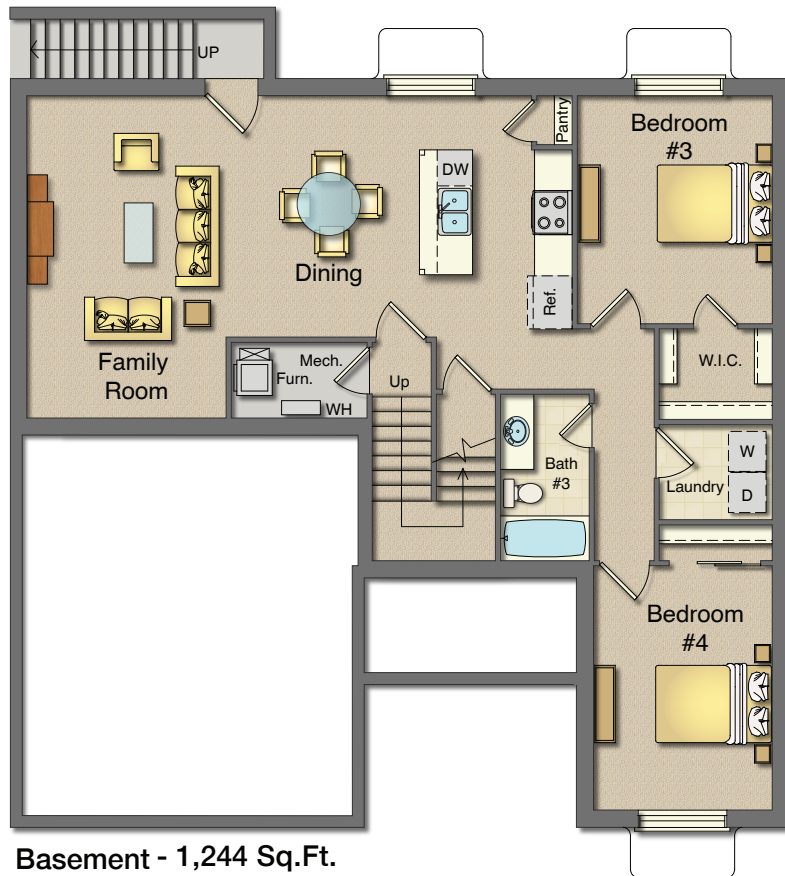

# Newport

1-UP Series

Are You Moving ?

Farmhouse Elevation : Exterior #5

Craftsman Elevation : Exterior #4 w/stone

Main - 1,244 Sq.Ft.  
Garage - 436 Sq.Ft.  
Porch - 72 Sq.Ft.

Opt. Fireplace

Opt. Finished Stairwell

Basement - 1,244 Sq.Ft.

Master Bath Options

Opt. Finished Stairwell

Opt. Fireplace

Main - 1,244 Sq.Ft.  
Garage - 436 Sq.Ft.  
Porch - 72 Sq.Ft.

Basement - 1,244 Sq.Ft.