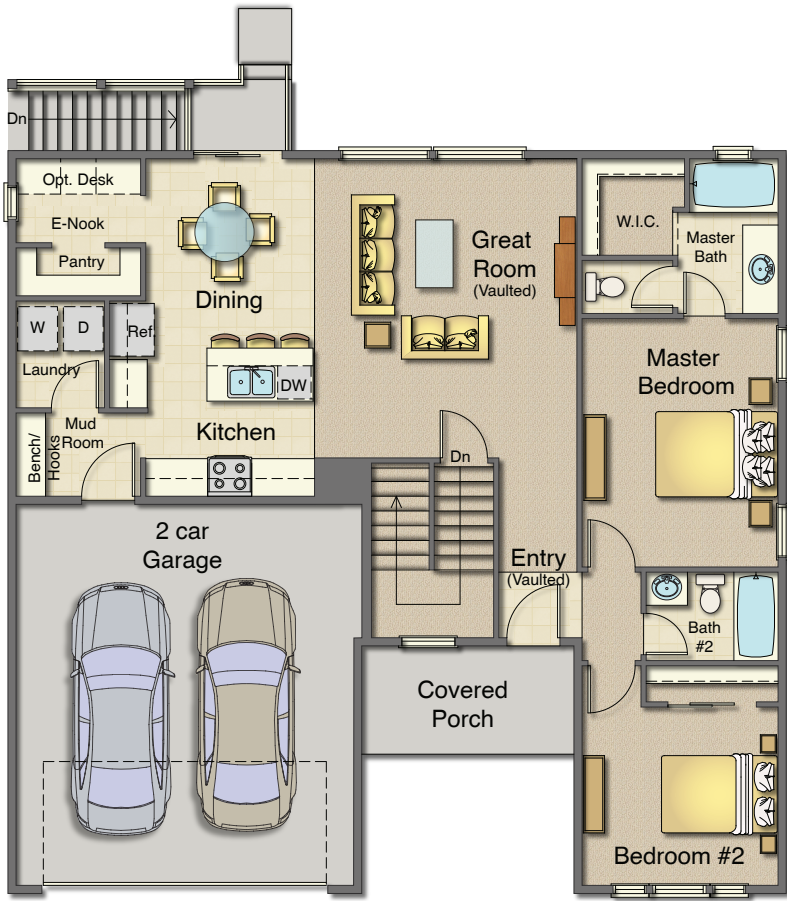

# Newport

1-UP Series

Are You Moving ?

Farmhouse Elevation : Exterior #5

Craftsman Elevation : Exterior #4 w/stone

Main - 1,244 Sq.Ft.  
Garage - 436 Sq.Ft.  
Porch - 72 Sq.Ft.

Opt. Fireplace

Opt. Finished Stairwell

Basement - 1,244 Sq.Ft.

Master Bath Options

Opt. Finished Stairwell

Opt. Fireplace

Main - 1,244 Sq.Ft.  
Garage - 436 Sq.Ft.  
Porch - 72 Sq.Ft.

Basement - 1,244 Sq.Ft.