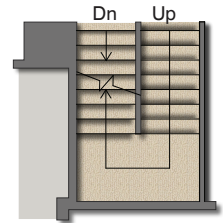

# Newport

1-UP Series

Are You Moving ?

Farmhouse Elevation : Exterior #5

Craftsman Elevation : Exterior #4 w/stone

Main - 1,244 Sq.Ft.  
Garage - 436 Sq.Ft.  
Porch - 72 Sq.Ft.

Opt. Fireplace

Opt. Finished Stairwell

Basement - 1,244 Sq.Ft.

Master Bath Options

Opt. Finished Stairwell

Opt. Fireplace

Main - 1,244 Sq.Ft.  
Garage - 436 Sq.Ft.  
Porch - 72 Sq.Ft.

Basement - 1,244 Sq.Ft.