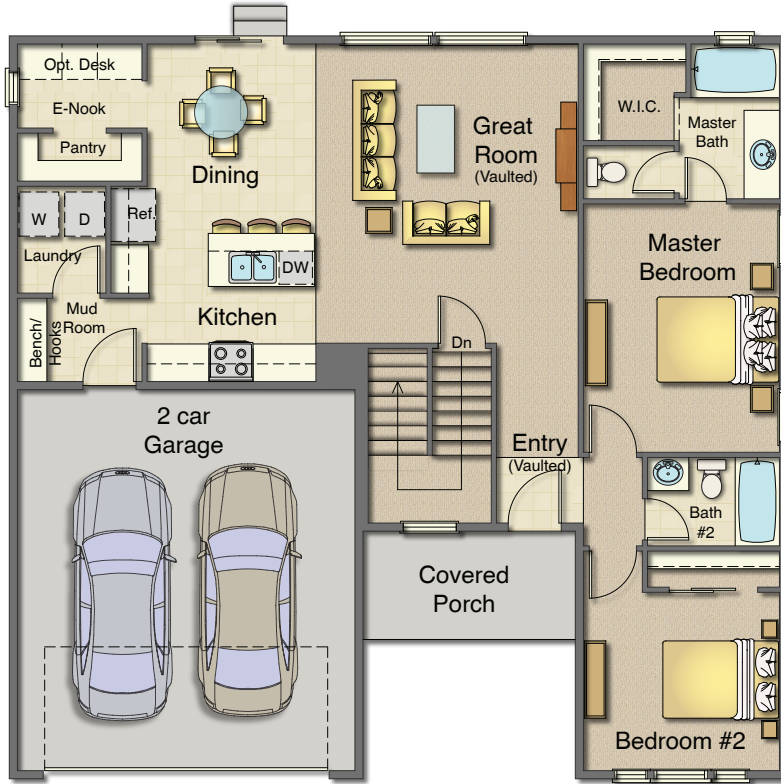

# Newport

1-UP Series

Are You Moving ?

Farmhouse Elevation : Exterior #5

Craftsman Elevation : Exterior #4 w/stone

Main - 1,244 Sq.Ft.  
Garage - 436 Sq.Ft.  
Porch - 72 Sq.Ft.

Opt. Fireplace

Opt. Finished Stairwell

Basement - 1,244 Sq.Ft.

Master Bath Options

Opt. Finished Stairwell

Opt. Fireplace

Main - 1,244 Sq.Ft.  
Garage - 436 Sq.Ft.  
Porch - 72 Sq.Ft.

Basement - 1,244 Sq.Ft.