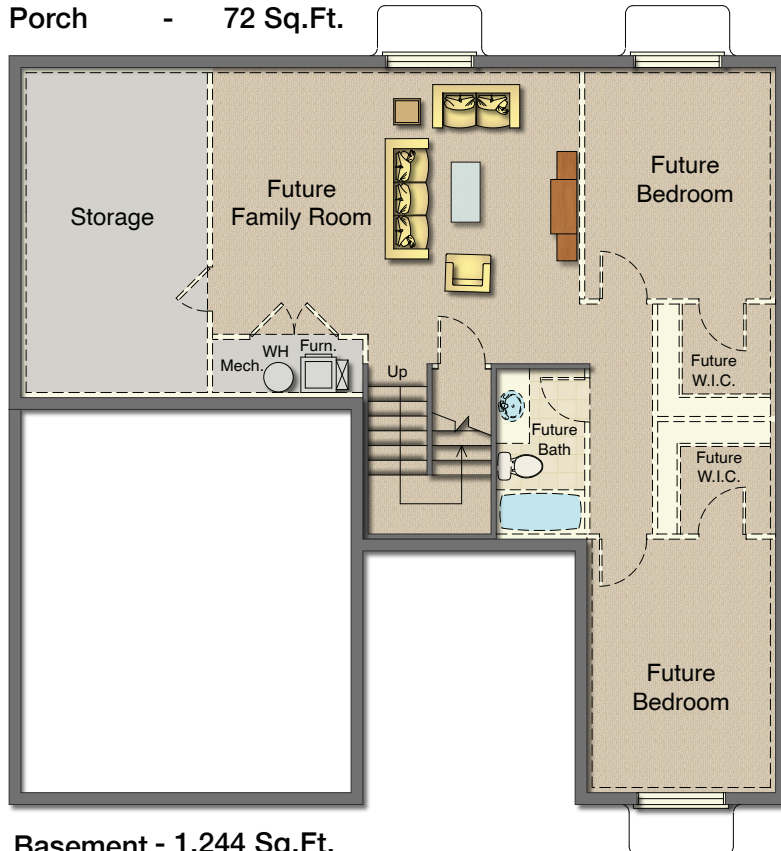

# Newport

1-UP Series

Are You Moving ?

Farmhouse Elevation : Exterior #5

Craftsman Elevation : Exterior #4 w/stone

Main - 1,244 Sq.Ft.  
Garage - 436 Sq.Ft.  
Porch - 72 Sq.Ft.

Opt. Fireplace

Opt. Finished Stairwell

Basement - 1,244 Sq.Ft.

Master Bath Options

Opt. Finished Stairwell

Opt. Fireplace

Main - 1,244 Sq.Ft.  
Garage - 436 Sq.Ft.  
Porch - 72 Sq.Ft.

Basement - 1,244 Sq.Ft.