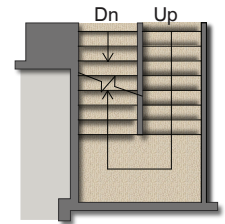

# Newport

1-UP Series

Are You Moving ?

Farmhouse Elevation : Exterior #5

Craftsman Elevation : Exterior #4 w/stone

Main - 1,244 Sq.Ft.  
Garage - 436 Sq.Ft.  
Porch - 72 Sq.Ft.

Opt. Fireplace

Opt. Finished Stairwell

Basement - 1,244 Sq.Ft.

Master Bath Options

Opt. Finished Stairwell

Opt. Fireplace

Main - 1,244 Sq.Ft.  
Garage - 436 Sq.Ft.  
Porch - 72 Sq.Ft.

Basement - 1,244 Sq.Ft.