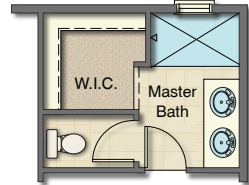

# Newport

1-UP Series

Are You Moving ?

Farmhouse Elevation : Exterior #5

Craftsman Elevation : Exterior #4 w/stone

Main - 1,244 Sq.Ft.  
Garage - 436 Sq.Ft.  
Porch - 72 Sq.Ft.

Opt. Fireplace

Opt. Finished Stairwell

Basement - 1,244 Sq.Ft.

Master Bath Options

Opt. Finished Stairwell

Opt. Fireplace

Main - 1,244 Sq.Ft.  
Garage - 436 Sq.Ft.  
Porch - 72 Sq.Ft.

Basement - 1,244 Sq.Ft.