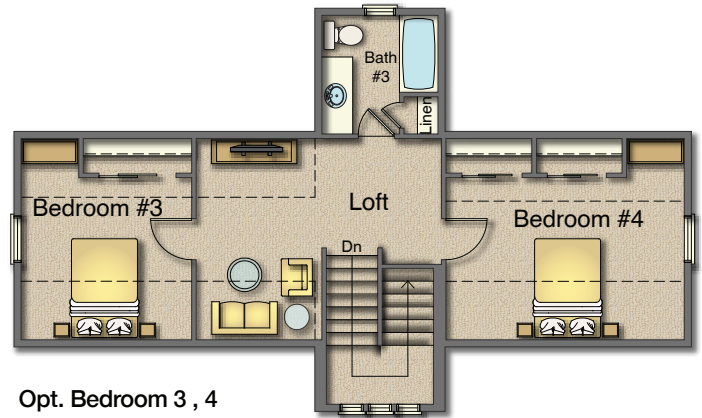

Huntington

1-UP Series

Are You Moving ?

Farmhouse Elevation : Exterior #4

Craftsman Elevation : Exterior #6 w/stone

Main - 1,244 Sq.Ft.
 Garage - 436 Sq.Ft.
 Covered Porch - 72 Sq.Ft.

Basement
 1,244 Sq.Ft.

Opt. Bedroom 3, 4
 and Bath 3

Second - 719 Sq.Ft.

Main - 1,244 Sq.Ft.
Garage - 436 Sq.Ft.
Porch - 72 Sq.Ft.

Basement - 1,244 Sq.Ft.