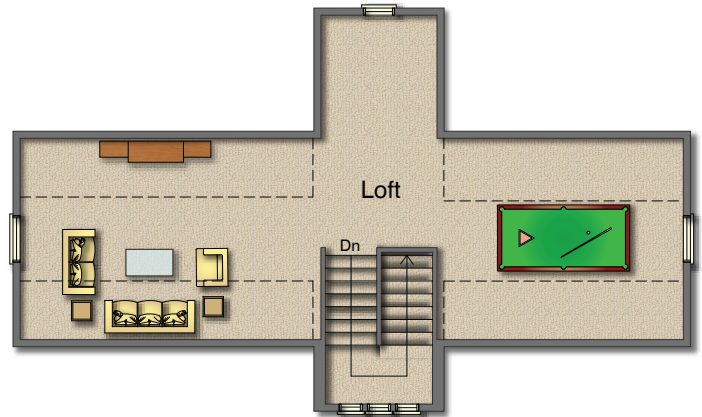

Huntington

1-UP Series

Are You Moving ?

Farmhouse Elevation : Exterior #4

Craftsman Elevation : Exterior #6 w/stone

Main - 1,244 Sq.Ft.
 Garage - 436 Sq.Ft.
 Covered Porch - 72 Sq.Ft.

Basement
 1,244 Sq.Ft.

Opt. Bedroom 3, 4
 and Bath 3

Second - 719 Sq.Ft.

Main - 1,244 Sq.Ft.
Garage - 436 Sq.Ft.
Porch - 72 Sq.Ft.

Basement - 1,244 Sq.Ft.