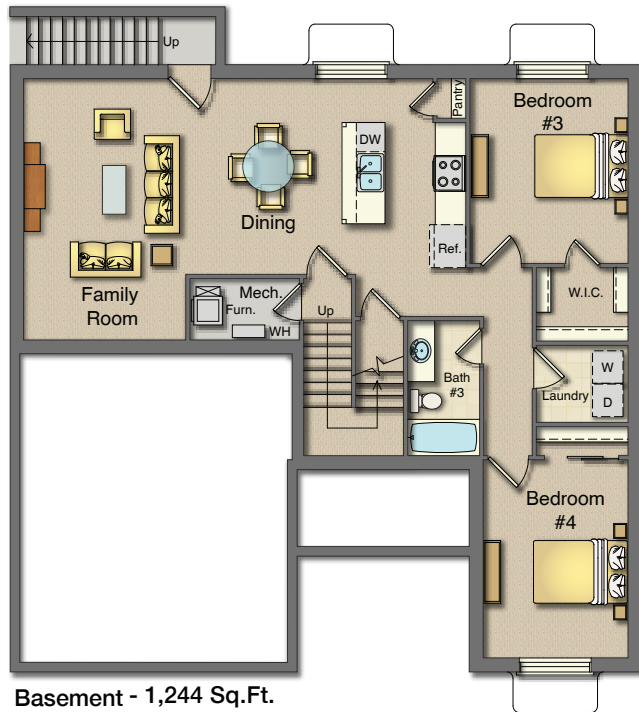

Huntington

1-UP Series

Are You Moving ?

Farmhouse Elevation : Exterior #4

Craftsman Elevation : Exterior #6 w/stone

Main - 1,244 Sq.Ft.
 Garage - 436 Sq.Ft.
 Covered Porch - 72 Sq.Ft.

Basement
 1,244 Sq.Ft.

Opt. Bedroom 3, 4
 and Bath 3

Second - 719 Sq.Ft.

Main - 1,244 Sq.Ft.
Garage - 436 Sq.Ft.
Porch - 72 Sq.Ft.

Basement - 1,244 Sq.Ft.