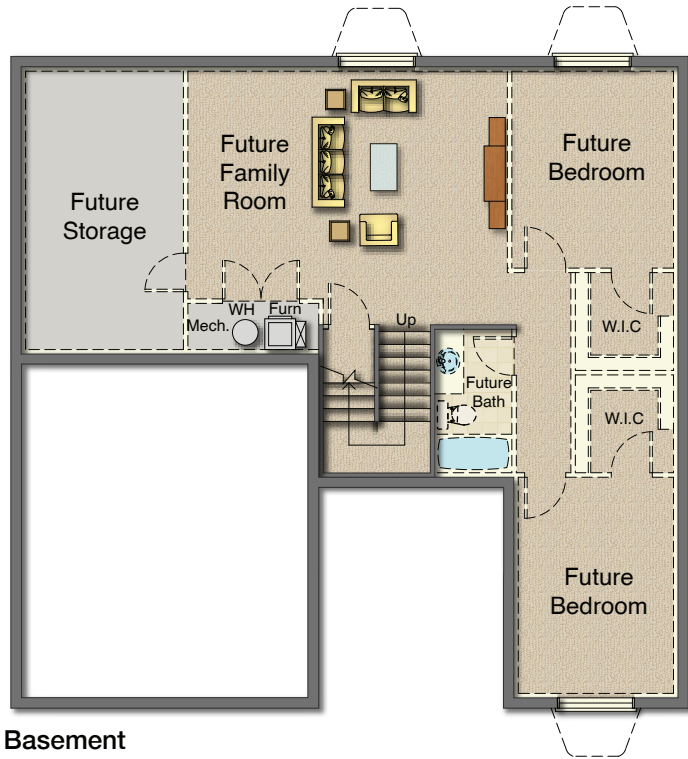

Huntington

1-UP Series

Are You Moving ?

Farmhouse Elevation : Exterior #4

Craftsman Elevation : Exterior #6 w/stone

Main - 1,244 Sq.Ft.
 Garage - 436 Sq.Ft.
 Covered Porch - 72 Sq.Ft.

Basement
 1,244 Sq.Ft.

Opt. Bedroom 3, 4
 and Bath 3

Second - 719 Sq.Ft.

Main - 1,244 Sq.Ft.
Garage - 436 Sq.Ft.
Porch - 72 Sq.Ft.

Basement - 1,244 Sq.Ft.