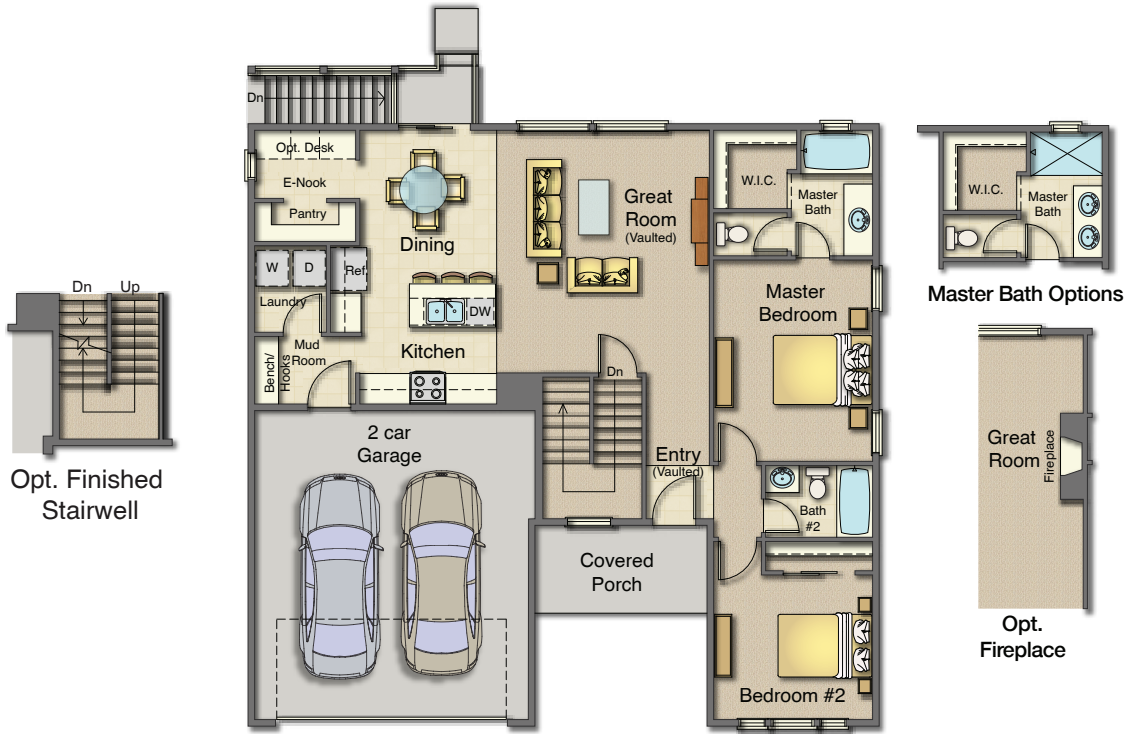

Huntington

1-UP Series

Are You Moving ?

Farmhouse Elevation : Exterior #4

Craftsman Elevation : Exterior #6 w/stone

Main - 1,244 Sq.Ft.
 Garage - 436 Sq.Ft.
 Covered Porch - 72 Sq.Ft.

Basement
 1,244 Sq.Ft.

Opt. Bedroom 3, 4
 and Bath 3

Second - 719 Sq.Ft.

Main - 1,244 Sq.Ft.
Garage - 436 Sq.Ft.
Porch - 72 Sq.Ft.

Basement - 1,244 Sq.Ft.