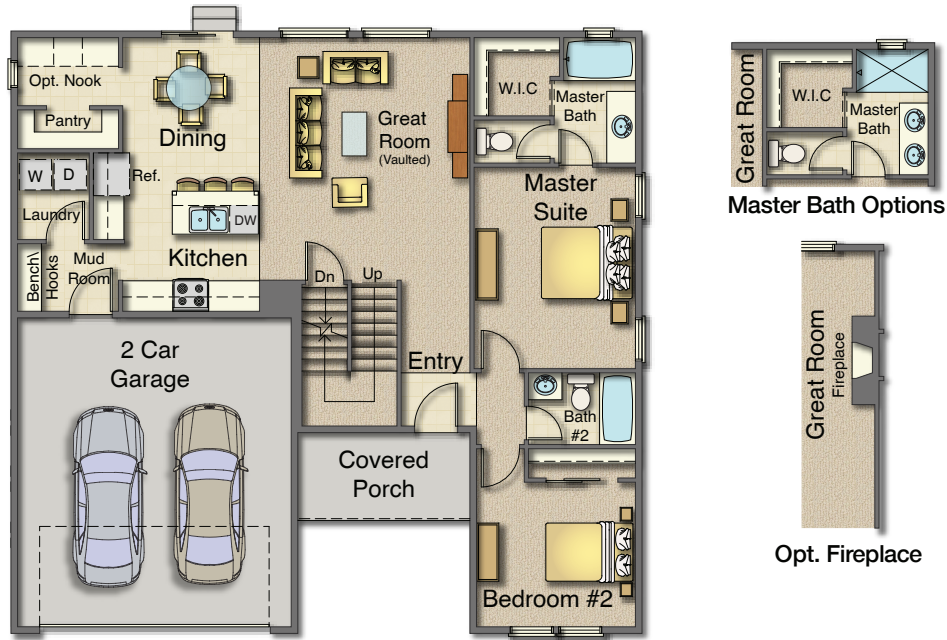

Huntington

1-UP Series

Are You Moving ?

Farmhouse Elevation : Exterior #4

Craftsman Elevation : Exterior #6 w/stone

Main - 1,244 Sq.Ft.
 Garage - 436 Sq.Ft.
 Covered Porch - 72 Sq.Ft.

Basement
 1,244 Sq.Ft.

Opt. Bedroom 3, 4
 and Bath 3

Second - 719 Sq.Ft.

Main - 1,244 Sq.Ft.
Garage - 436 Sq.Ft.
Porch - 72 Sq.Ft.

Basement - 1,244 Sq.Ft.