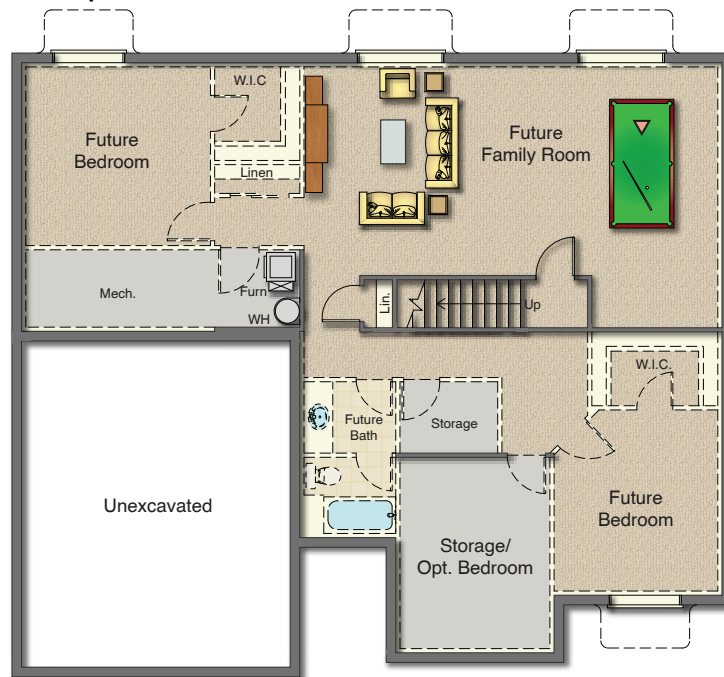

Bristol

2-UP Series

Rambler 50x42

Are You Moving ?

Farmhouse Elevation

Craftsman Elevation

Cotswold Floor Plan
 Main - 1,594 Sq.Ft.
 Garage - 454 Sq.Ft.
 Covered Porch - 53 Sq.Ft.

Craftsman Front Porch

Basement
 1,585 Sq.Ft.