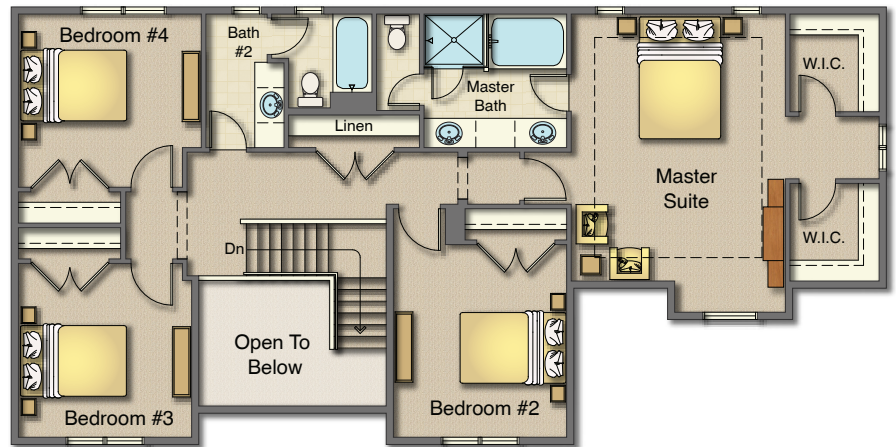

Ridgefield

3-UP Series

2 Story 76 x 38

Are You Moving ?

Modern Prairie Elevation

Craftsman Elevation

Main - 1,076 Sq.Ft.
Garage - 776 Sq.Ft.
Covered Porch - 84 Sq.Ft.

Second Floor
1,249 Sq.Ft.

Basement Floor
1,071 Sq.Ft.