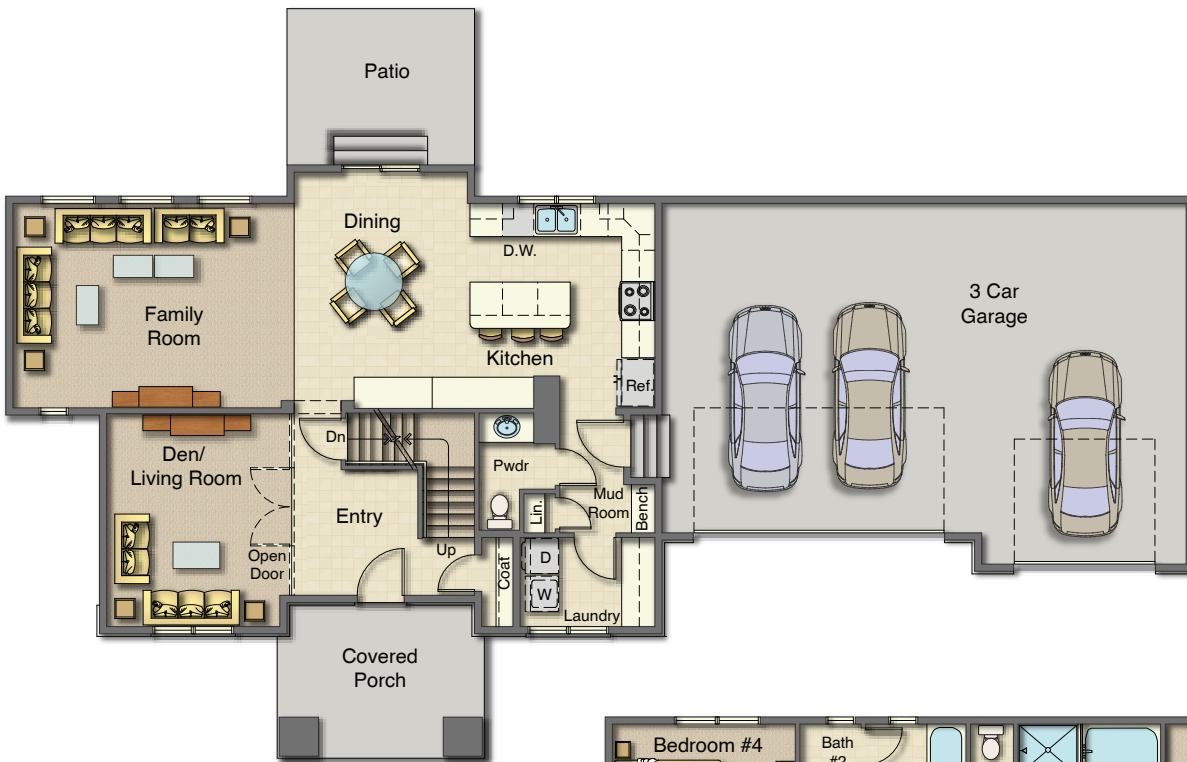

Ridgefield

3-UP Series

2 Story 76 x 38

Are You Moving ?

Modern Prairie Elevation

Craftsman Elevation

Main - 1,076 Sq.Ft.
Garage - 776 Sq.Ft.
Covered Porch - 84 Sq.Ft.

Second Floor
1,249 Sq.Ft.

Basement Floor
1,071 Sq.Ft.