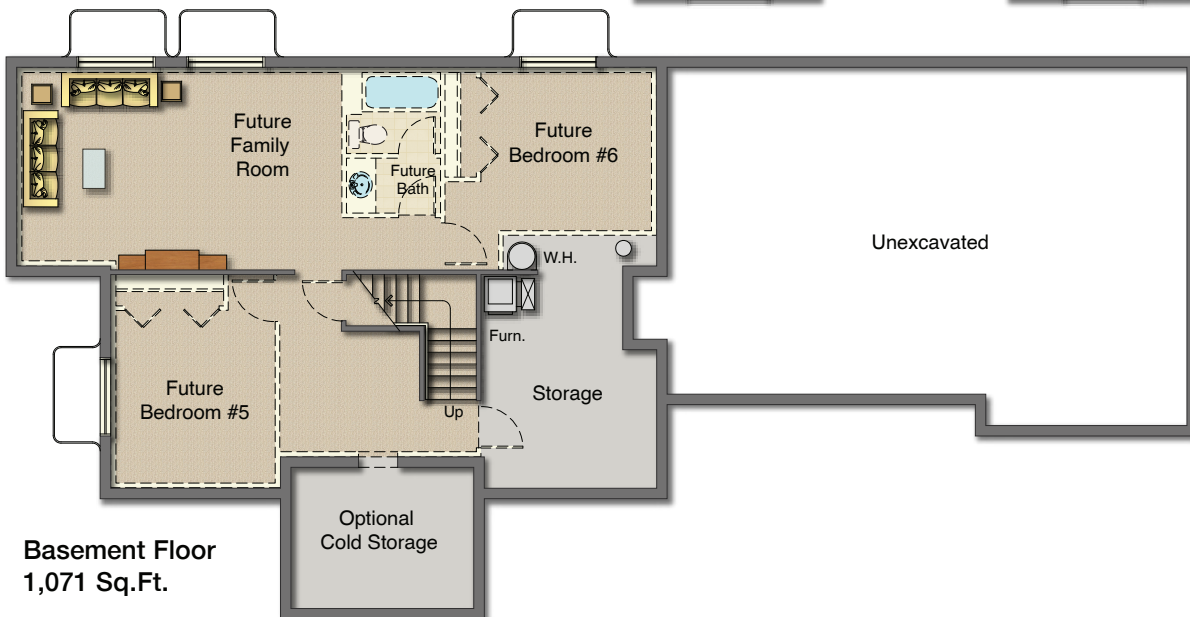

Ridgefield

3-UP Series

2 Story 76 x 38

Are You Moving ?

Modern Prairie Elevation

Craftsman Elevation

Main - 1,076 Sq.Ft.
Garage - 776 Sq.Ft.
Covered Porch - 84 Sq.Ft.

Second Floor
1,249 Sq.Ft.

Basement Floor
1,071 Sq.Ft.