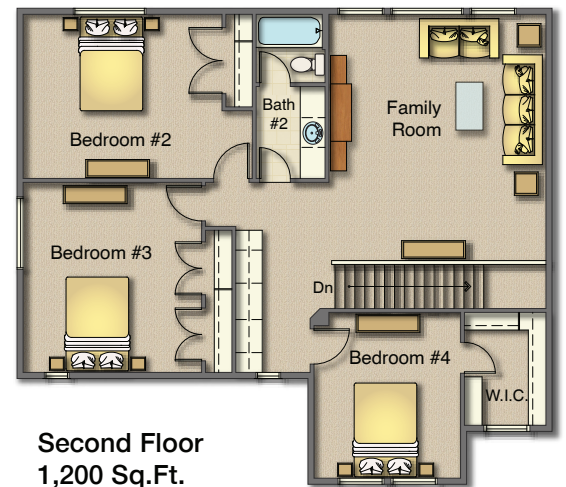

# Monticello

3-UP Series

2 Story 66 x 48

Are You Moving ?

Craftsman Elevation

Farmhouse Elevation

Main - 1,648 Sq.Ft.  
Garage - 820 Sq.Ft.  
Covered Porch - 102 Sq.Ft.

Basement Floor  
1,748 Sq.Ft.

Second Floor  
1,200 Sq.Ft.