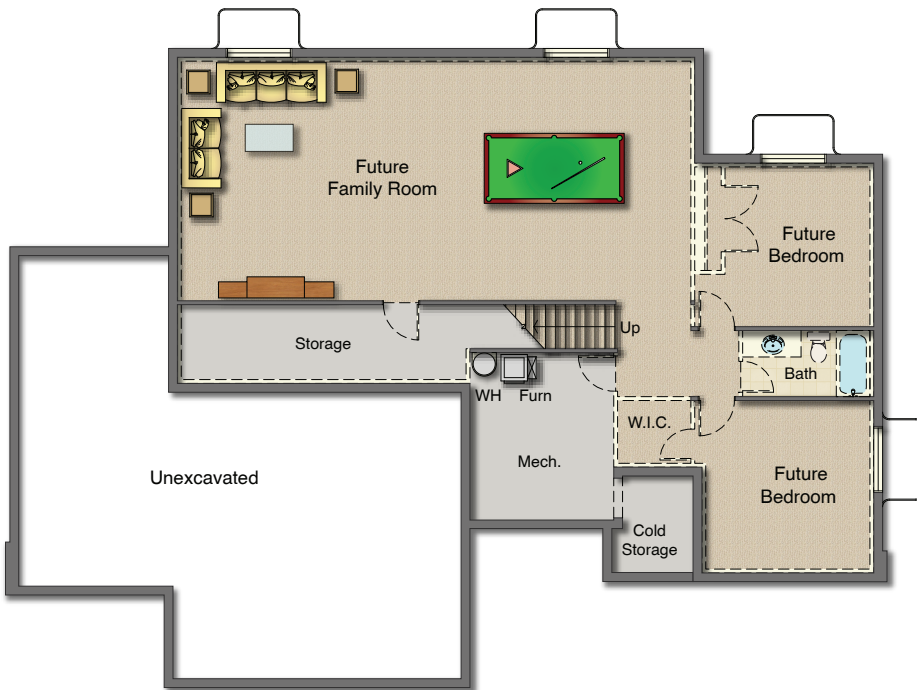

# Monticello

3-UP Series

2 Story 66 x 48

Are You Moving ?

Craftsman Elevation

Farmhouse Elevation

Main - 1,648 Sq.Ft.  
Garage - 820 Sq.Ft.  
Covered Porch - 102 Sq.Ft.

Basement Floor  
1,748 Sq.Ft.

Second Floor  
1,200 Sq.Ft.