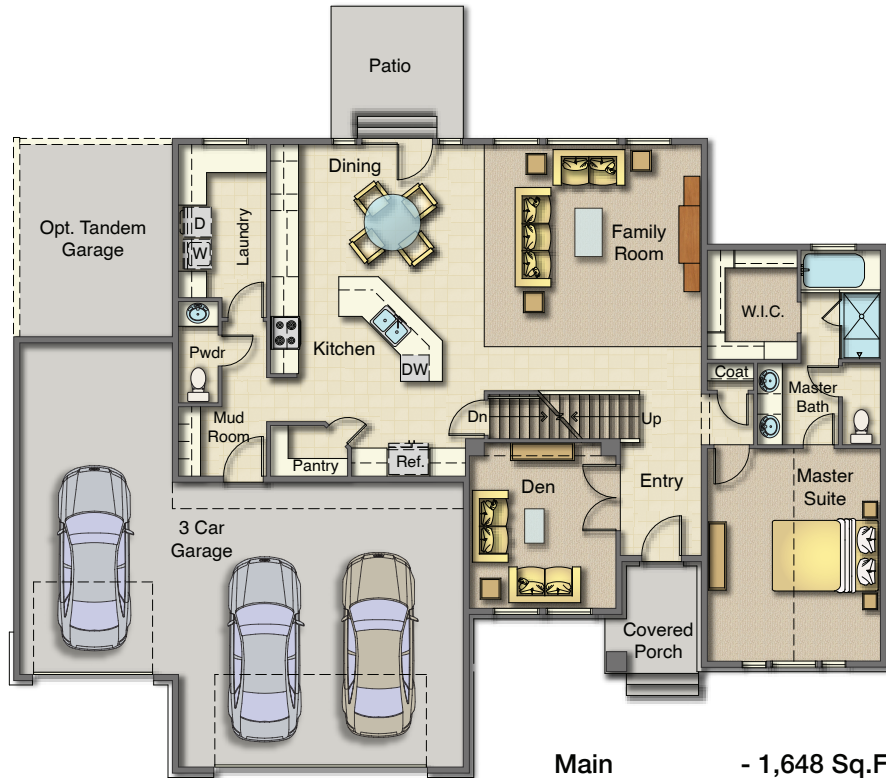

# Monticello

3-UP Series

2 Story 66 x 48

Are You Moving ?

Craftsman Elevation

Farmhouse Elevation

Main - 1,648 Sq.Ft.  
Garage - 820 Sq.Ft.  
Covered Porch - 102 Sq.Ft.

Basement Floor  
1,748 Sq.Ft.

Second Floor  
1,200 Sq.Ft.