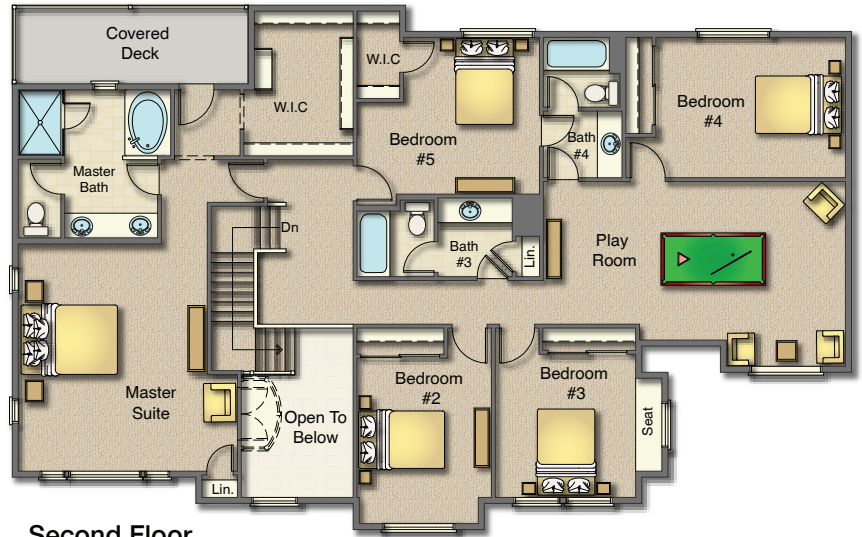

Arlington

3-UP Series

2 Story 70 x 46

Are You Moving UP?

Farmhouse Elevation

Craftsman Elevation

Main - 1,414 Sq.Ft.
Garage - 894 Sq.Ft.
Covered Porch - 100 Sq.Ft.
Covered Deck - 108 Sq.Ft.

Second Floor
1,946 Sq.Ft

Basement
1,417 Sq.Ft.