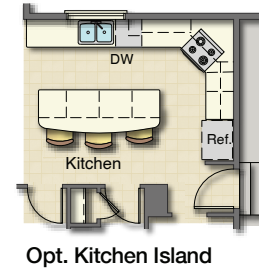

Arlington

3-UP Series

2 Story 70 x 46

Are You Moving UP?

Farmhouse Elevation

Craftsman Elevation

Main - 1,414 Sq.Ft.
Garage - 894 Sq.Ft.
Covered Porch - 100 Sq.Ft.
Covered Deck - 108 Sq.Ft.

Second Floor
1,946 Sq.Ft

Basement
1,417 Sq.Ft.