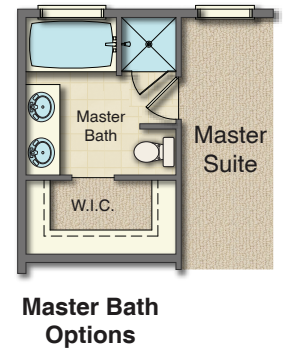

# Lakewood

2-UP Series

Rambler 60' x 36'

Are You Moving ?

Craftsman Elevation

Farmhouse Elevation

Main - 1,511 Sq.Ft.  
Garage - 433 Sq.Ft.  
Covered Porch - 57 Sq.ft.

Basement  
1,511 Sq.Ft.

**Main** - 1,511 Sq.Ft.  
**Garage** - 433 Sq.Ft.  
**Covered Porch** - 57 Sq.ft.

**Opt. Fireplace**

**Master Bath Options**

**Basement**  
**1,511 Sq.Ft.**

**Opt. Den At Bedroom #3**

**Opt. Main Bath Extension**