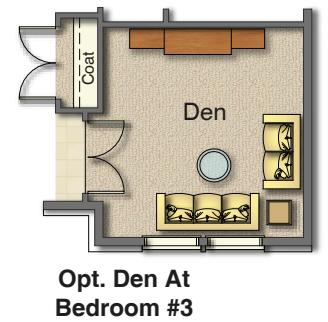

# Lakewood

2-UP Series

Rambler 60' x 36'

Are You Moving ?

Craftsman Elevation

Farmhouse Elevation

Main - 1,511 Sq.Ft.  
Garage - 433 Sq.Ft.  
Covered Porch - 57 Sq.ft.

Basement  
1,511 Sq.Ft.

**Main** - 1,511 Sq.Ft.  
**Garage** - 433 Sq.Ft.  
**Covered Porch** - 57 Sq.ft.

**Opt. Fireplace**

**Master Bath Options**

**Basement**  
**1,511 Sq.Ft.**

**Opt. Den At Bedroom #3**

**Opt. Main Bath Extension**