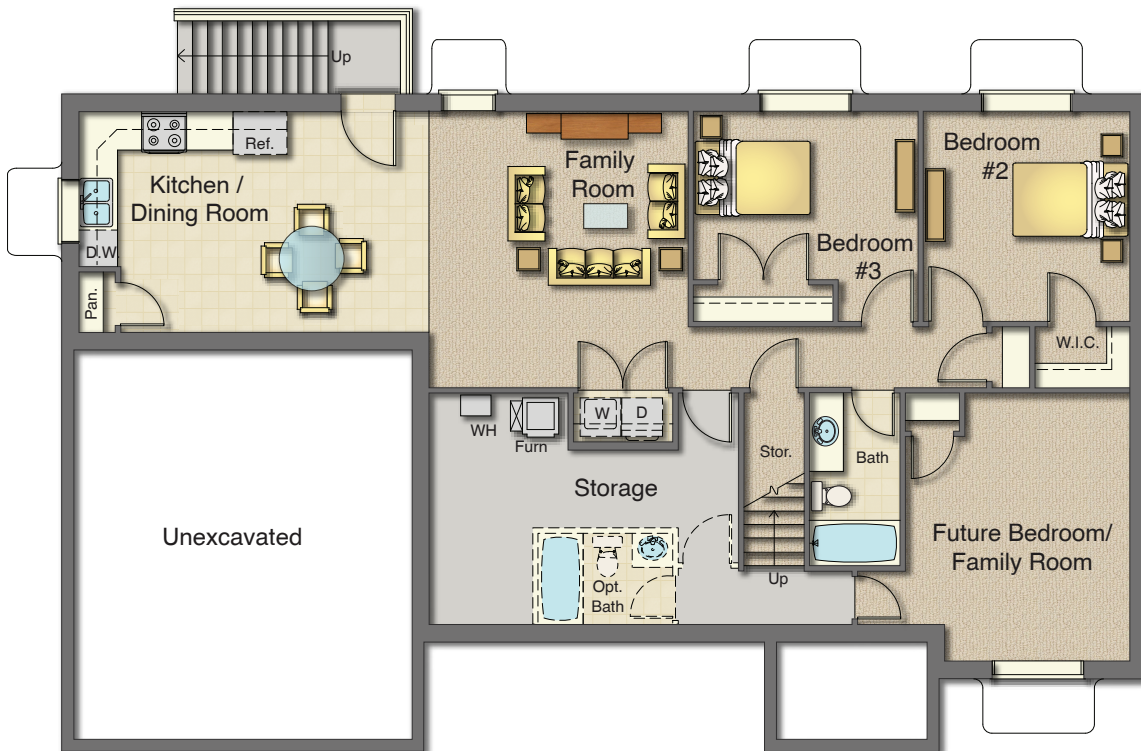

# Lakewood

2-UP Series

Rambler 60' x 36'

Are You Moving ?

Craftsman Elevation

Farmhouse Elevation

Main - 1,511 Sq.Ft.  
Garage - 433 Sq.Ft.  
Covered Porch - 57 Sq.ft.

Basement  
1,511 Sq.Ft.

**Main** - 1,511 Sq.Ft.  
**Garage** - 433 Sq.Ft.  
**Covered Porch** - 57 Sq.ft.

**Opt. Fireplace**

**Master Bath Options**

**Basement**  
**1,511 Sq.Ft.**

**Opt. Den At Bedroom #3**

**Opt. Main Bath Extension**