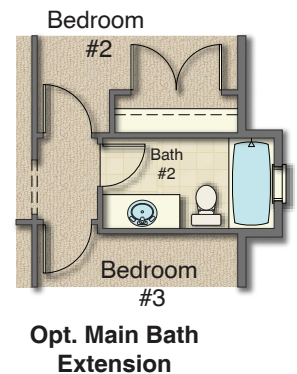

# Lakewood

2-UP Series

Rambler 60' x 36'

Are You Moving ?

Craftsman Elevation

Farmhouse Elevation

Main - 1,511 Sq.Ft.  
Garage - 433 Sq.Ft.  
Covered Porch - 57 Sq.ft.

Basement  
1,511 Sq.Ft.

**Main** - 1,511 Sq.Ft.  
**Garage** - 433 Sq.Ft.  
**Covered Porch** - 57 Sq.ft.

**Opt. Fireplace**

**Master Bath Options**

**Basement**  
**1,511 Sq.Ft.**

**Opt. Den At Bedroom #3**

**Opt. Main Bath Extension**