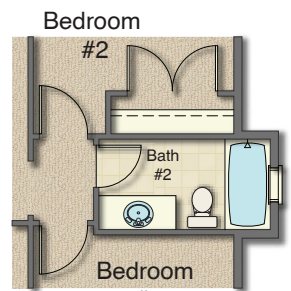

# Lakewood

2-UP Series

Rambler 60' x 36'

Are You Moving ?

Craftsman Elevation

Farmhouse Elevation

Main - 1,511 Sq.Ft.  
Garage - 433 Sq.Ft.  
Covered Porch - 57 Sq.ft.

Basement  
1,511 Sq.Ft.

**Main** - 1,511 Sq.Ft.  
**Garage** - 433 Sq.Ft.  
**Covered Porch** - 57 Sq.ft.

**Opt. Fireplace**

**Master Bath Options**

**Basement**  
**1,511 Sq.Ft.**

**Opt. Den At Bedroom #3**

**Opt. Main Bath Extension**