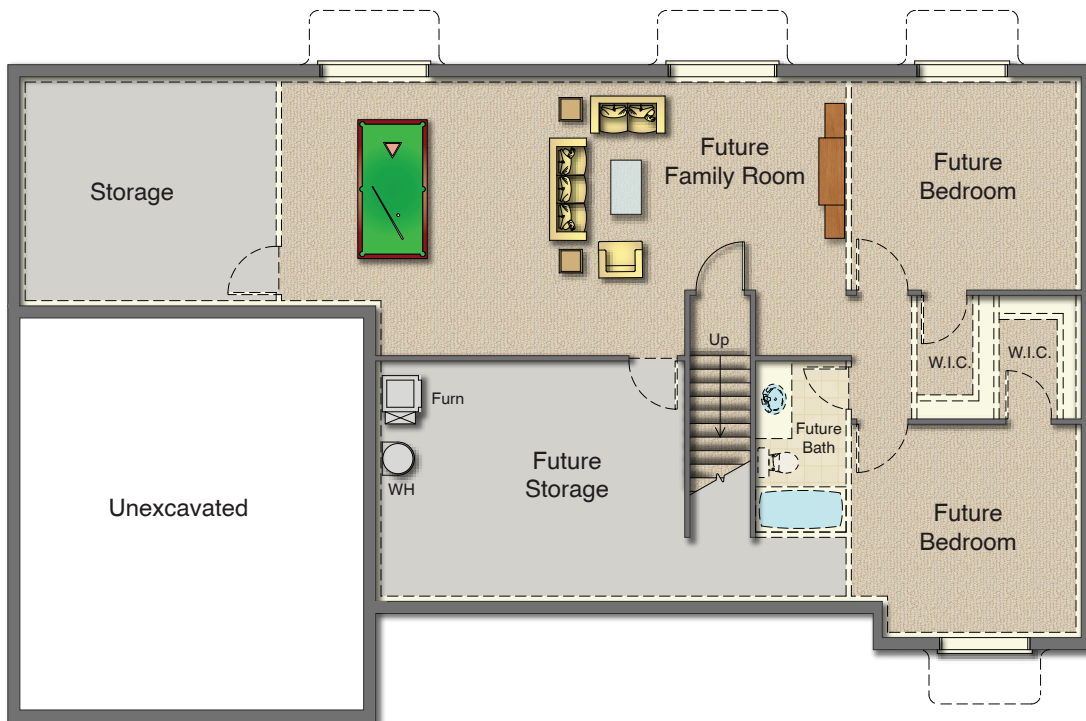

# Lakewood

2-UP Series

Rambler 60' x 36'

Are You Moving ?

Craftsman Elevation

Farmhouse Elevation

Main - 1,511 Sq.Ft.  
Garage - 433 Sq.Ft.  
Covered Porch - 57 Sq.ft.

Basement  
1,511 Sq.Ft.

**Main** - 1,511 Sq.Ft.  
**Garage** - 433 Sq.Ft.  
**Covered Porch** - 57 Sq.ft.

**Opt. Fireplace**

**Master Bath Options**

**Basement**  
**1,511 Sq.Ft.**

**Opt. Den At Bedroom #3**

**Opt. Main Bath Extension**