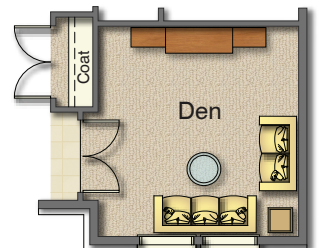

# Lakewood

2-UP Series

Rambler 60' x 36'

Are You Moving ?

Craftsman Elevation

Farmhouse Elevation

Main - 1,511 Sq.Ft.  
Garage - 433 Sq.Ft.  
Covered Porch - 57 Sq.ft.

Basement  
1,511 Sq.Ft.

**Main** - 1,511 Sq.Ft.  
**Garage** - 433 Sq.Ft.  
**Covered Porch** - 57 Sq.ft.

**Opt. Fireplace**

**Master Bath Options**

**Basement**  
**1,511 Sq.Ft.**

**Opt. Den At Bedroom #3**

**Opt. Main Bath Extension**