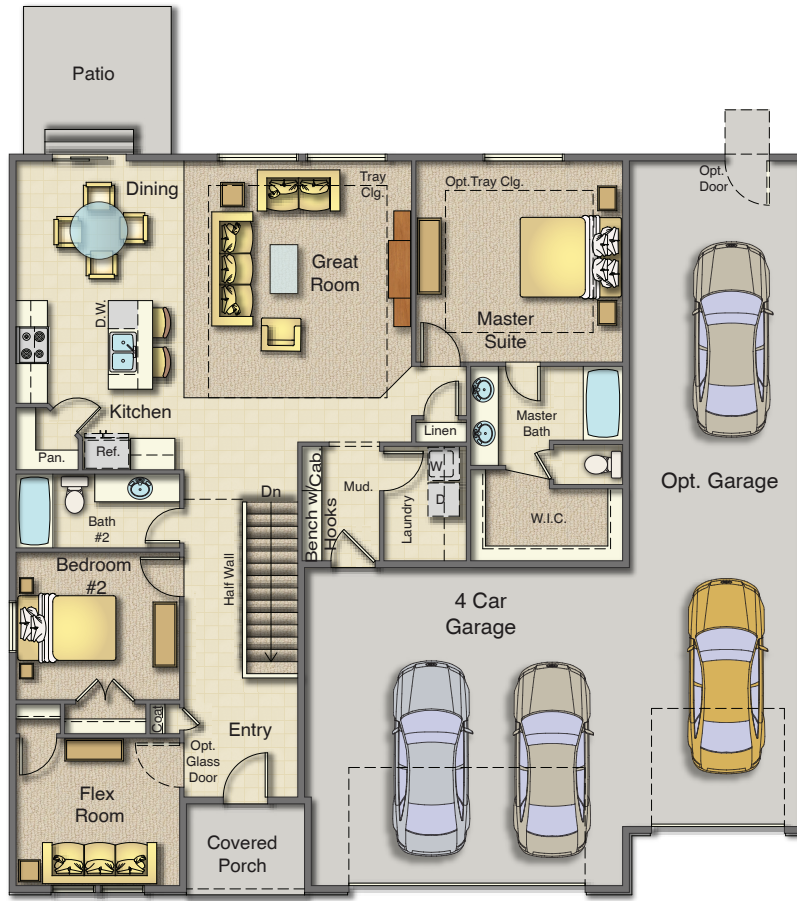

Aspen

2-UP Series

Rambler 54' x 50'

Are You Moving ?

Craftsman Elevation

Farmhouse Elevation

Opt. Office /Bedroom #3 /Living Room

Main 1,568 Sq.Ft.

Basement
1,568 Sq.Ft.

Main 1,568 Sq.Ft.

Opt. Office /Bedroom #3 /Living Room

Basement
1,568 Sq.Ft.