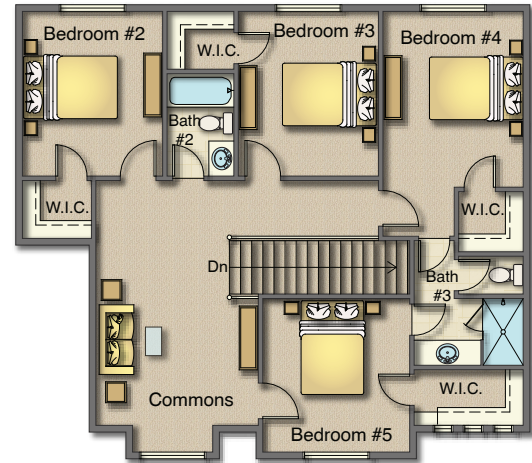

McCall

3-UP Series

2 Story 72 x 40

Are You Moving **UP**?

Farmhouse Elevation

Cottage Elevation

Main - 1,707 Sq.Ft.
Garage - 864 Sq.Ft.
Covered Porch - 221 Sq.Ft.

Basement Floor
1,965 Sq.Ft.

Second Floor
1,200 Sq.Ft.