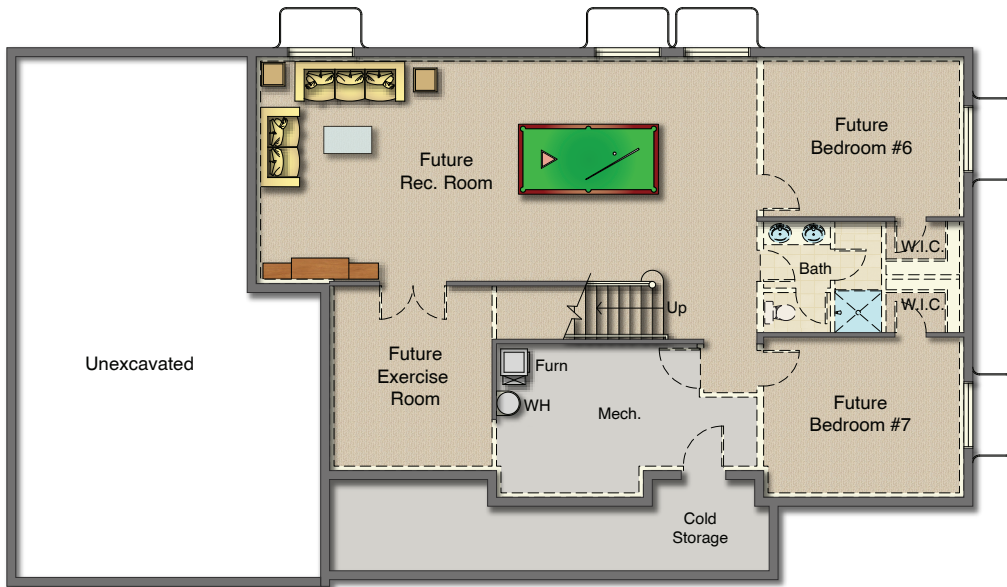

McCall

3-UP Series

2 Story 72 x 40

Are You Moving **UP**?

Farmhouse Elevation

Cottage Elevation

Main - 1,707 Sq.Ft.
Garage - 864 Sq.Ft.
Covered Porch - 221 Sq.Ft.

Basement Floor
1,965 Sq.Ft.

Second Floor
1,200 Sq.Ft.