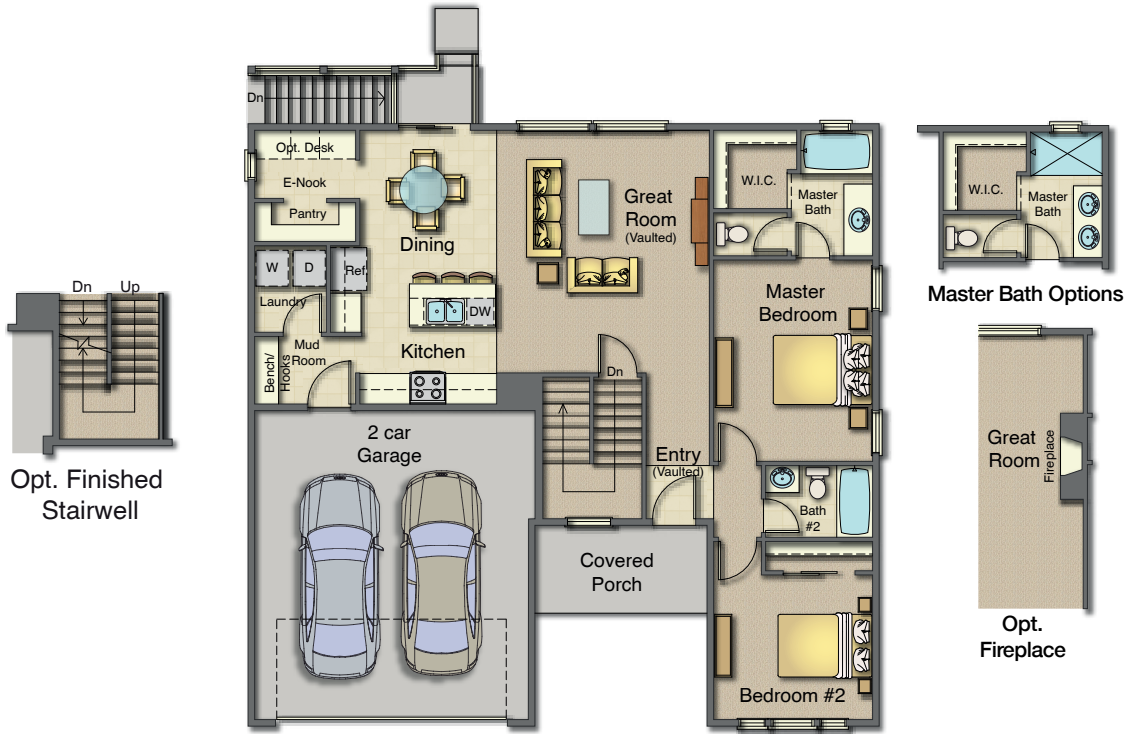

Huntington

1-UP Series

Are You Moving ?

Craftsman Elevation

Cottage Elevation

Main - 1,244 Sq.Ft.
Garage - 436 Sq.Ft.
Covered Porch - 72 Sq.Ft.

Basement
1,244 Sq.Ft.

Opt. Bedroom 3, 4
and Bath 3

Second - 719 Sq.Ft.

Main - 1,244 Sq.Ft.
Garage - 436 Sq.Ft.
Porch - 72 Sq.Ft.

Basement - 1,244 Sq.Ft.