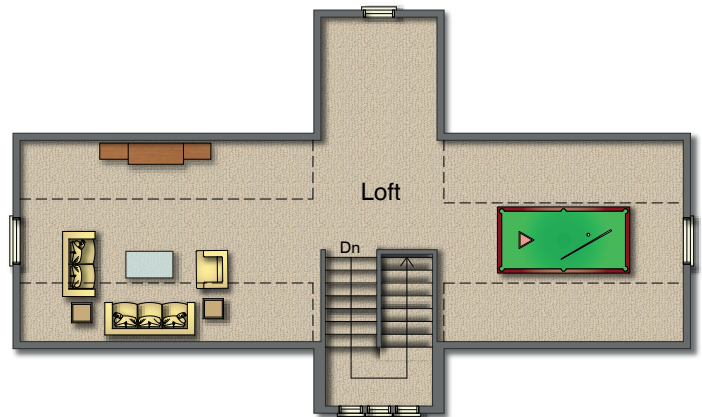

Huntington

1-UP Series

Are You Moving ?

Craftsman Elevation

Cottage Elevation

Main - 1,244 Sq.Ft.
Garage - 436 Sq.Ft.
Covered Porch - 72 Sq.Ft.

Basement
1,244 Sq.Ft.

Opt. Bedroom 3, 4
and Bath 3

Second - 719 Sq.Ft.

Main - 1,244 Sq.Ft.
Garage - 436 Sq.Ft.
Porch - 72 Sq.Ft.

Basement - 1,244 Sq.Ft.