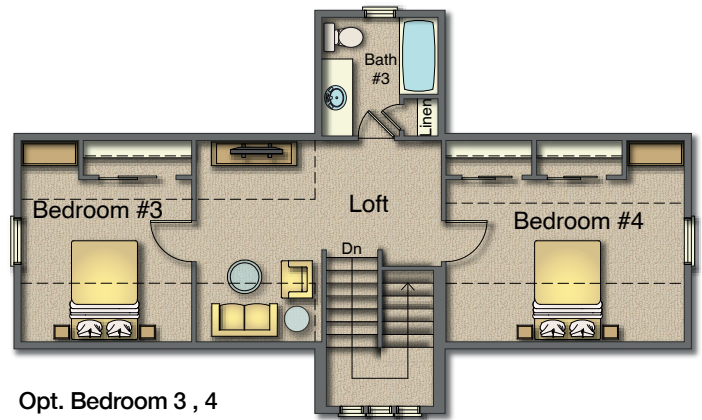

Huntington

1-UP Series

Are You Moving ?

Craftsman Elevation

Cottage Elevation

Main - 1,244 Sq.Ft.
Garage - 436 Sq.Ft.
Covered Porch - 72 Sq.Ft.

Basement
1,244 Sq.Ft.

Opt. Bedroom 3, 4
and Bath 3

Second - 719 Sq.Ft.

Main - 1,244 Sq.Ft.
Garage - 436 Sq.Ft.
Porch - 72 Sq.Ft.

Basement - 1,244 Sq.Ft.