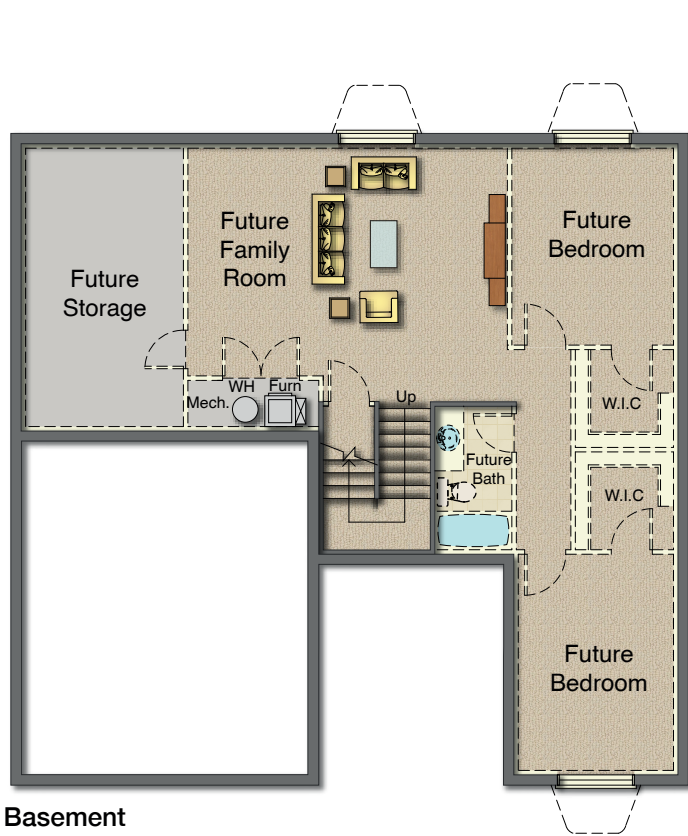

Huntington

1-UP Series

Are You Moving ?

Craftsman Elevation

Cottage Elevation

Main - 1,244 Sq.Ft.
Garage - 436 Sq.Ft.
Covered Porch - 72 Sq.Ft.

Basement
1,244 Sq.Ft.

Opt. Bedroom 3, 4
and Bath 3

Second - 719 Sq.Ft.

Main - 1,244 Sq.Ft.
Garage - 436 Sq.Ft.
Porch - 72 Sq.Ft.

Basement - 1,244 Sq.Ft.