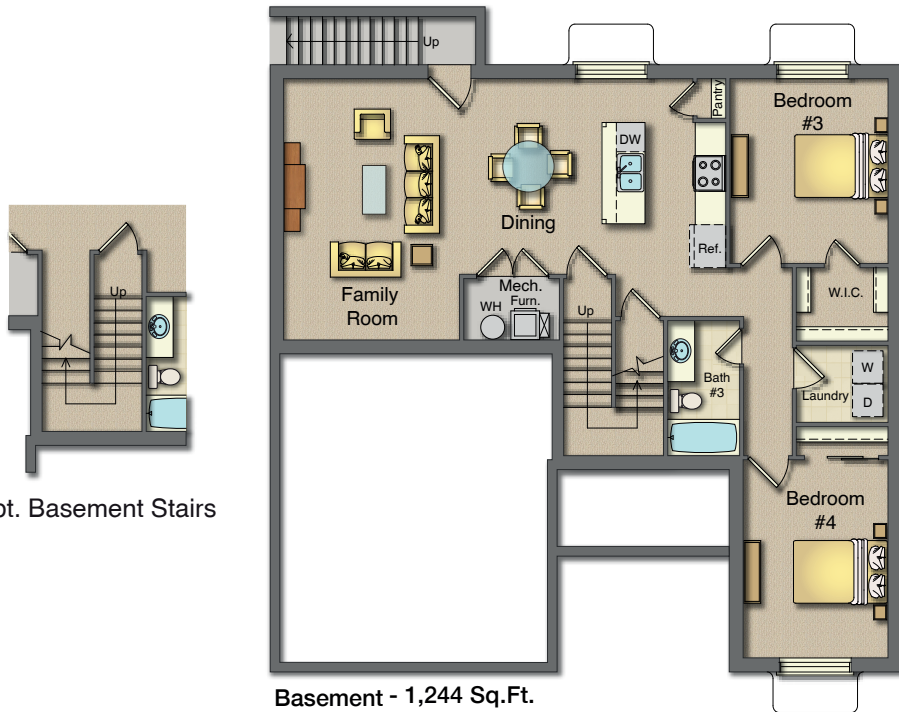

Huntington

1-UP Series

Are You Moving ?

Craftsman Elevation

Cottage Elevation

Main - 1,244 Sq.Ft.
Garage - 436 Sq.Ft.
Covered Porch - 72 Sq.Ft.

Basement
1,244 Sq.Ft.

Opt. Bedroom 3, 4
and Bath 3

Second - 719 Sq.Ft.

Main - 1,244 Sq.Ft.
Garage - 436 Sq.Ft.
Porch - 72 Sq.Ft.

Basement - 1,244 Sq.Ft.