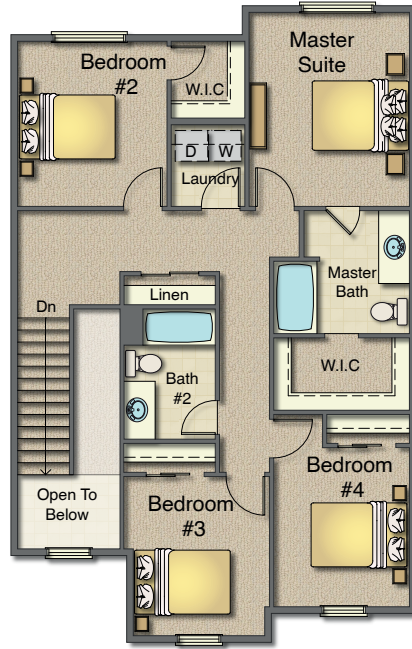

Easton

1-UP Series

Are You Moving ?

Craftsman Elevation

Cottage Elevation

Main - 752 Sq.Ft.
Garage - 440 Sq.Ft.
Covered Porch - 49 Sq.Ft.

Second - 1006 Sq.Ft.

Master Bath Options

Basement
733 Sq.Ft.

Opt. Fireplace

Main - 752 Sq.Ft.
Garage - 440 Sq.Ft.
Covered Porch - 49 Sq.Ft.

Second - 1006 Sq.Ft.

Master Bath Options

Basement
733 Sq.Ft.