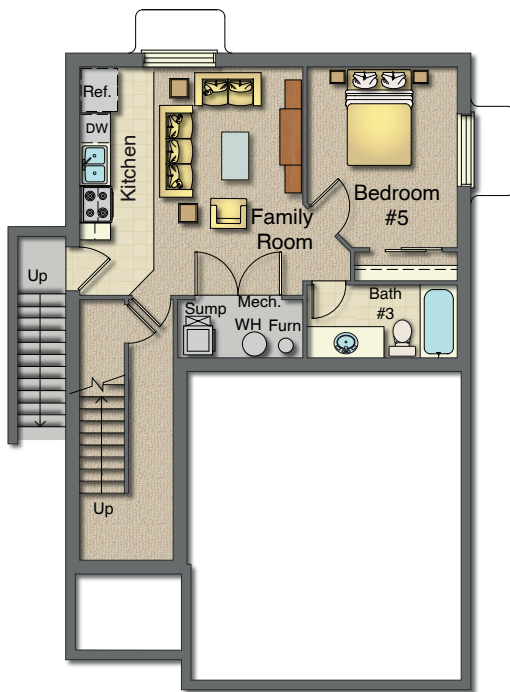

Easton

1-UP Series

Are You Moving ?

Craftsman Elevation

Cottage Elevation

Main - 752 Sq.Ft.
Garage - 440 Sq.Ft.
Covered Porch - 49 Sq.Ft.

Second - 1006 Sq.Ft.

Master Bath Options

Basement
733 Sq.Ft.

Opt. Fireplace

Main - 752 Sq.Ft.
Garage - 440 Sq.Ft.
Covered Porch - 49 Sq.Ft.

Second - 1006 Sq.Ft.

Master Bath Options

Basement
733 Sq.Ft.