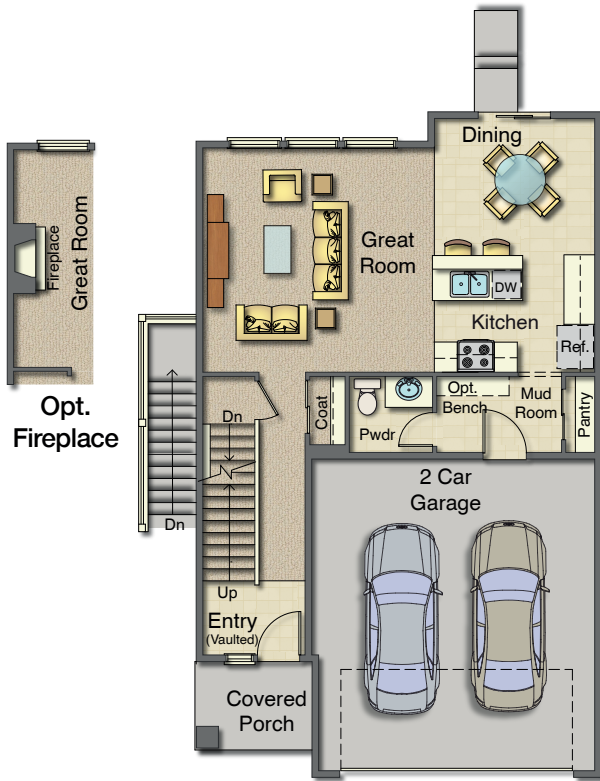

Easton

1-UP Series

Are You Moving ?

Craftsman Elevation

Cottage Elevation

Main - 752 Sq.Ft.
Garage - 440 Sq.Ft.
Covered Porch - 49 Sq.Ft.

Second - 1006 Sq.Ft.

Master Bath Options

Basement
733 Sq.Ft.

Opt. Fireplace

Main - 752 Sq.Ft.
Garage - 440 Sq.Ft.
Covered Porch - 49 Sq.Ft.

Second - 1006 Sq.Ft.

Master Bath Options

Basement
733 Sq.Ft.