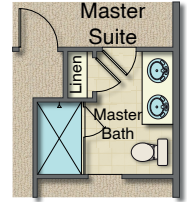

Easton

1-UP Series

Are You Moving ?

Craftsman Elevation

Cottage Elevation

Main - 752 Sq.Ft.
Garage - 440 Sq.Ft.
Covered Porch - 49 Sq.Ft.

Second - 1006 Sq.Ft.

Master Bath Options

Basement
733 Sq.Ft.

Opt. Fireplace

Main - 752 Sq.Ft.
Garage - 440 Sq.Ft.
Covered Porch - 49 Sq.Ft.

Second - 1006 Sq.Ft.

Master Bath Options

Basement
733 Sq.Ft.