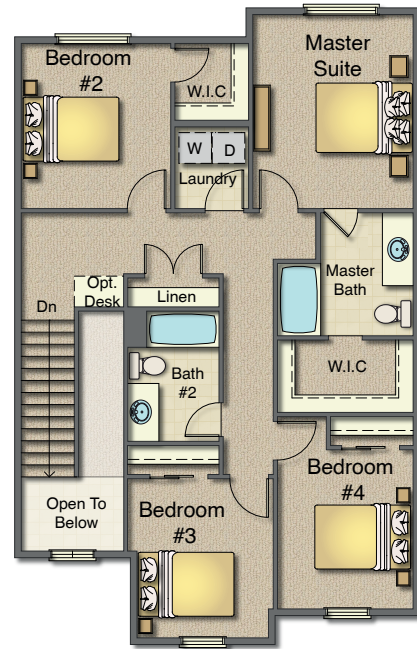

Easton

1-UP Series

Are You Moving ?

Craftsman Elevation

Cottage Elevation

Main - 752 Sq.Ft.
Garage - 440 Sq.Ft.
Covered Porch - 49 Sq.Ft.

Second - 1006 Sq.Ft.

Master Bath Options

Basement
733 Sq.Ft.

Opt. Fireplace

Main - 752 Sq.Ft.
Garage - 440 Sq.Ft.
Covered Porch - 49 Sq.Ft.

Second - 1006 Sq.Ft.

Master Bath Options

Basement
733 Sq.Ft.