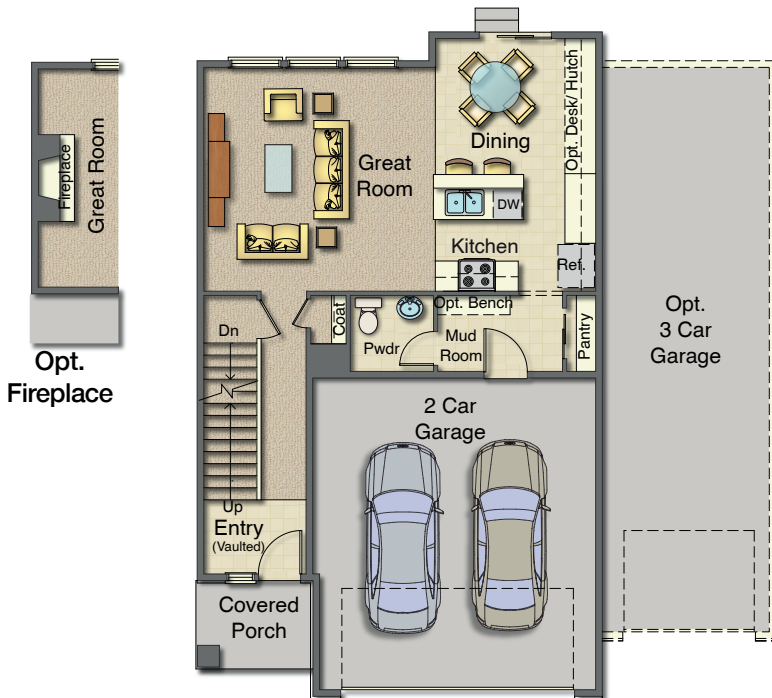

Easton

1-UP Series

Are You Moving ?

Craftsman Elevation

Cottage Elevation

Main - 752 Sq.Ft.
Garage - 440 Sq.Ft.
Covered Porch - 49 Sq.Ft.

Second - 1006 Sq.Ft.

Master Bath Options

Basement
733 Sq.Ft.

Opt. Fireplace

Main - 752 Sq.Ft.
Garage - 440 Sq.Ft.
Covered Porch - 49 Sq.Ft.

Second - 1006 Sq.Ft.

Master Bath Options

Basement
733 Sq.Ft.