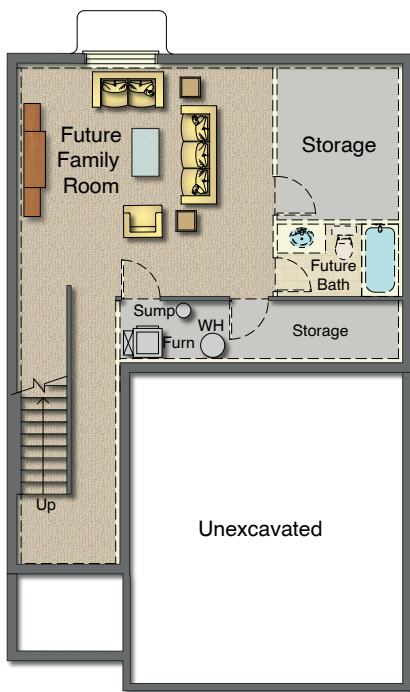

Easton

1-UP Series

Are You Moving ?

Craftsman Elevation

Cottage Elevation

Main - 752 Sq.Ft.
Garage - 440 Sq.Ft.
Covered Porch - 49 Sq.Ft.

Second - 1006 Sq.Ft.

Master Bath Options

Basement
733 Sq.Ft.

Opt. Fireplace

Main - 752 Sq.Ft.
Garage - 440 Sq.Ft.
Covered Porch - 49 Sq.Ft.

Second - 1006 Sq.Ft.

Master Bath Options

Basement
733 Sq.Ft.