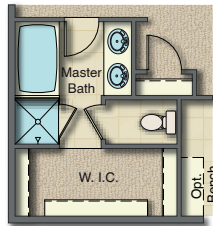

# Chandler

1-UP Series

Are You Moving ?

Craftsman Elevation

Cottage Elevation

Opt. Fireplace

Master Bath Options

- Main - 1,418 Sq.Ft.
- Garage - 959 Sq.Ft.
- Covered Porch - 40 Sq.Ft.

Basement  
1,418 Sq.Ft.