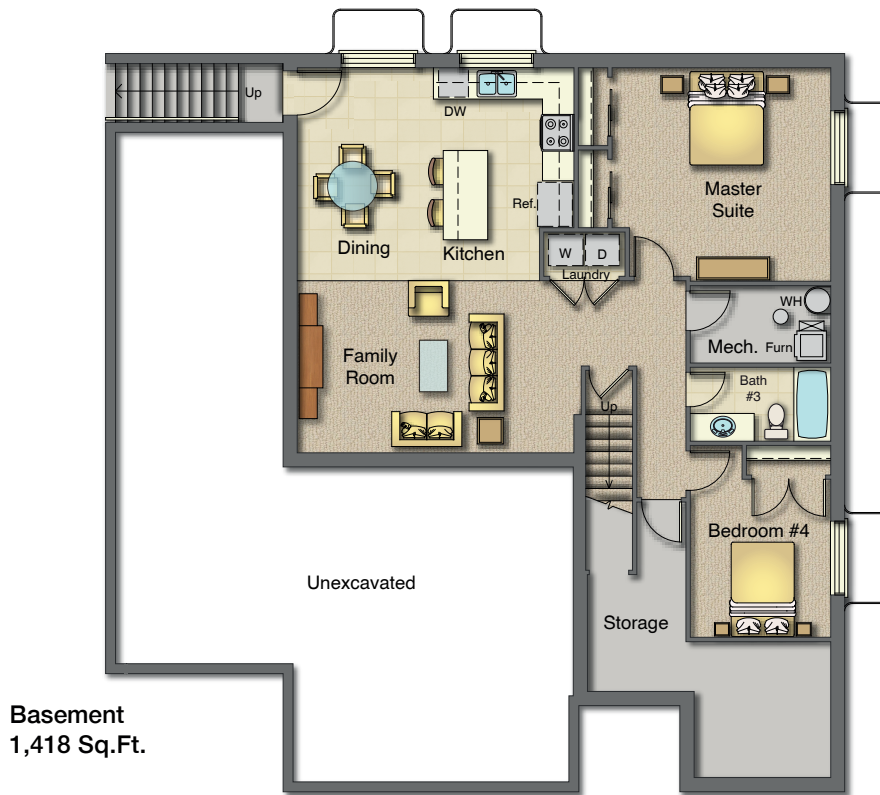

# Chandler

1-UP Series

Are You Moving ?

Craftsman Elevation

Cottage Elevation

Opt. Fireplace

Master Bath Options

- Main - 1,418 Sq.Ft.
- Garage - 959 Sq.Ft.
- Covered Porch - 40 Sq.Ft.

Basement  
1,418 Sq.Ft.