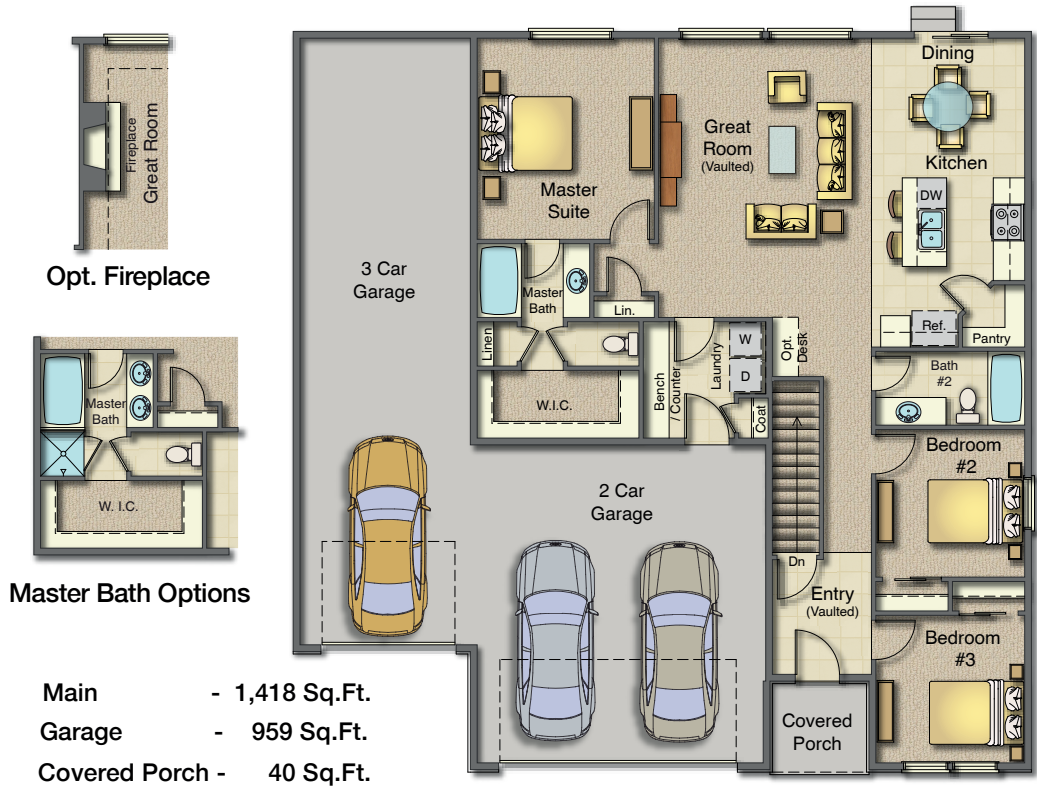

# Chandler

1-UP Series

Are You Moving ?

Craftsman Elevation

Cottage Elevation

Opt. Fireplace

Master Bath Options

- Main - 1,418 Sq.Ft.
- Garage - 959 Sq.Ft.
- Covered Porch - 40 Sq.Ft.

Basement  
1,418 Sq.Ft.