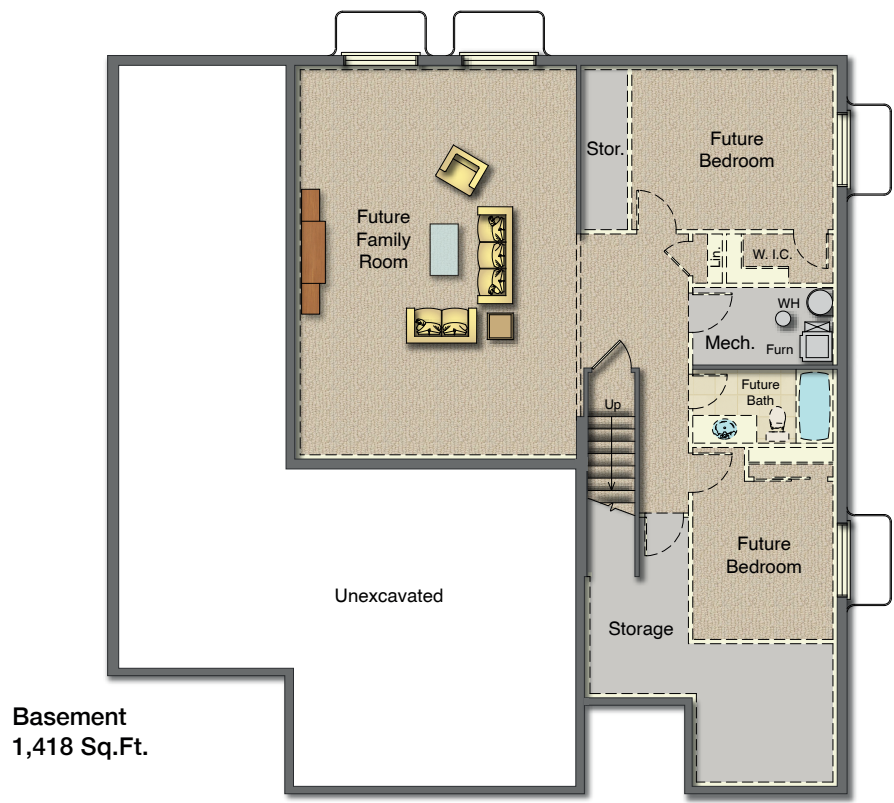

# Chandler

1-UP Series

Are You Moving ?

Craftsman Elevation

Cottage Elevation

Opt. Fireplace

Master Bath Options

- Main - 1,418 Sq.Ft.
- Garage - 959 Sq.Ft.
- Covered Porch - 40 Sq.Ft.

Basement  
1,418 Sq.Ft.