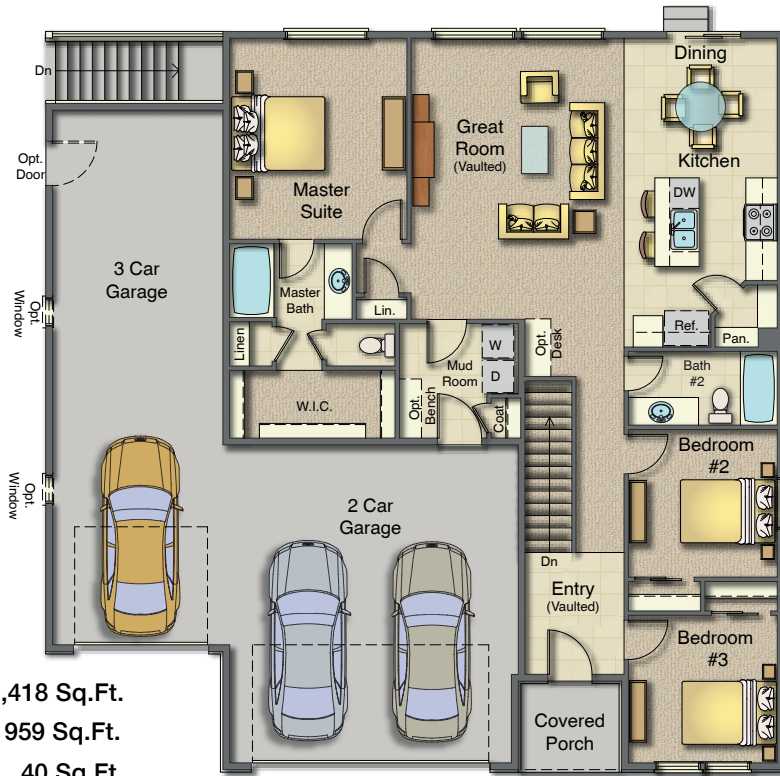

# Chandler

1-UP Series

Are You Moving ?

Craftsman Elevation

Cottage Elevation

Opt. Fireplace

Master Bath Options

- Main - 1,418 Sq.Ft.
- Garage - 959 Sq.Ft.
- Covered Porch - 40 Sq.Ft.

Basement  
1,418 Sq.Ft.