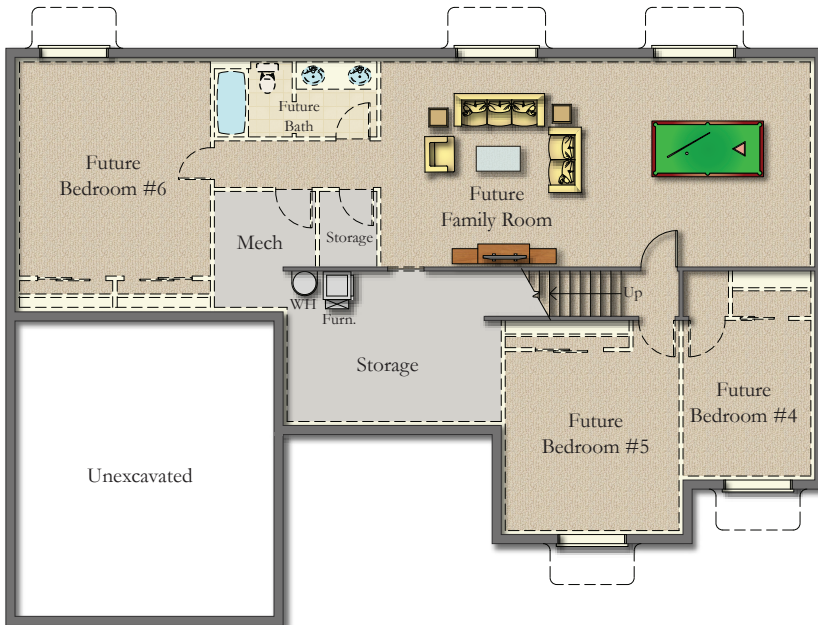

Normandy

2-UP Series

Total Sq.Ft Under Roof - 3,856

Are You Moving ?

Elevation A

Elevation B

Floor Plan

Main - 1,700 Sq.Ft.
 Garage - 436 Sq.Ft.
 Covered Porch - 44 Sq.Ft.

Opt. Fireplace

Master Bath Options

Opt. Den At Living Room

Elevation B Front Porch

Basement
 1,676Sq.Ft.