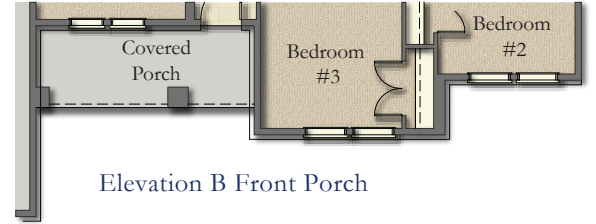

Normandy

2-UP Series

Total Sq.Ft Under Roof - 3,856

Are You Moving ?

Elevation A

Elevation B

Floor Plan

Main - 1,700 Sq.Ft.
 Garage - 436 Sq.Ft.
 Covered Porch - 44 Sq.Ft.

Opt. Fireplace

Master Bath Options

Opt. Den At Living Room

Elevation B Front Porch

Basement
 1,676Sq.Ft.