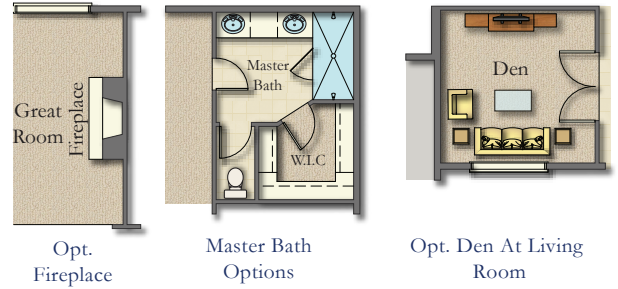

Normandy

2-UP Series

Total Sq.Ft Under Roof - 3,856

Are You Moving ?

Elevation A

Elevation B

Floor Plan

Main - 1,700 Sq.Ft.
 Garage - 436 Sq.Ft.
 Covered Porch - 44 Sq.Ft.

Opt. Fireplace

Master Bath Options

Opt. Den At Living Room

Elevation B Front Porch

Basement
 1,676Sq.Ft.