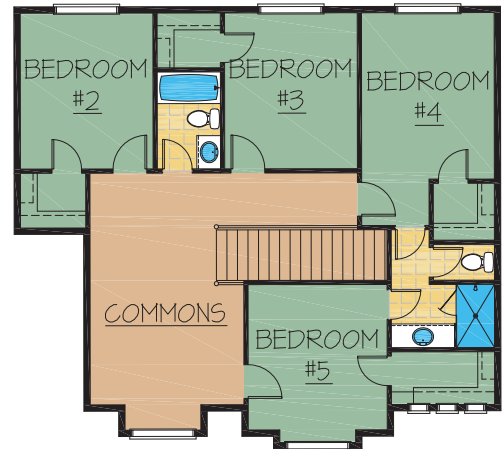

THE MCCALL

English Costwold

*Rocky Mountain
Craftsman*

THE MCCALL
4,933 Total Sq.Ft.
68' x 44'

*See floor plans
on reverse*

*American
Traditional*

Visit us on the web: www.updwell.com

801-784-9100/1-855-DWELLUP (393-5587)

THE MCCALL

THE MCCALL
4,933 Total Sq. Ft.

MAIN FLOOR
1707 Sq. Ft

UPSTAIRS
1200 Sq. Ft

BASEMENT
2026 Sq. Ft

Visit us on the web: www.updwell.com

801-784-9100/1-855-DWELLUP (393-5587)