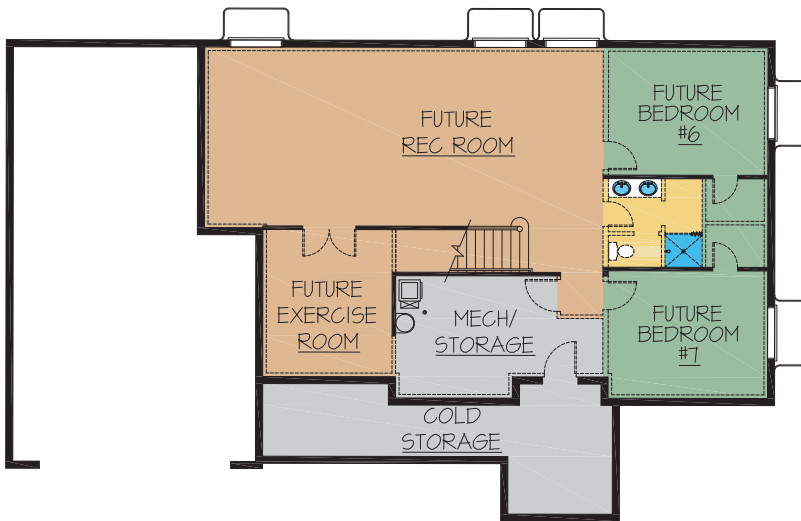

THE MCCALL

English Costwold

*Rocky Mountain
Craftsman*

THE MCCALL
4,933 Total Sq.Ft.
68' x 44'

*See floor plans
on reverse*

*American
Traditional*

Visit us on the web: www.updwell.com

801-784-9100/1-855-DWELLUP (393-5587)

THE MCCALL

THE MCCALL
4,933 Total Sq. Ft.

MAIN FLOOR
1707 Sq. Ft

UPSTAIRS
1200 Sq. Ft

BASEMENT
2026 Sq. Ft

Visit us on the web: www.updwell.com

801-784-9100/1-855-DWELLUP (393-5587)