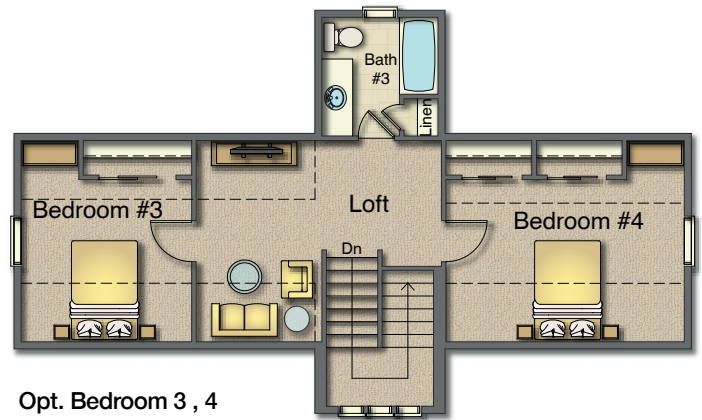

Huntington

1-UP Series

Total Sq.Ft Under Roof - 3,715

Are You Moving ?

Craftsman Elevation

Cotswold Elevation

Main - 1,244 Sq.Ft.
 Garage - 436 Sq.Ft.
 Covered Porch - 72 Sq.Ft.

Basement
 1,244 Sq.Ft.

Opt. Bedroom 3, 4
 and Bath 3

Second - 719 Sq.Ft.