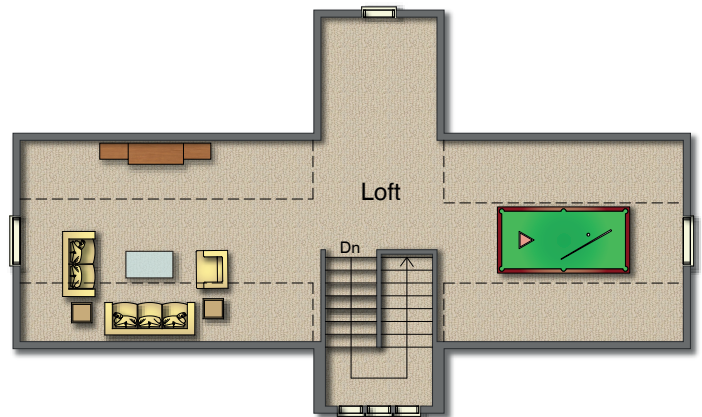

Huntington

1-UP Series

Total Sq.Ft Under Roof - 3,715

Are You Moving ?

Craftsman Elevation

Cotswold Elevation

Main - 1,244 Sq.Ft.
 Garage - 436 Sq.Ft.
 Covered Porch - 72 Sq.Ft.

Basement
 1,244 Sq.Ft.

Opt. Bedroom 3, 4
 and Bath 3

Second - 719 Sq.Ft.