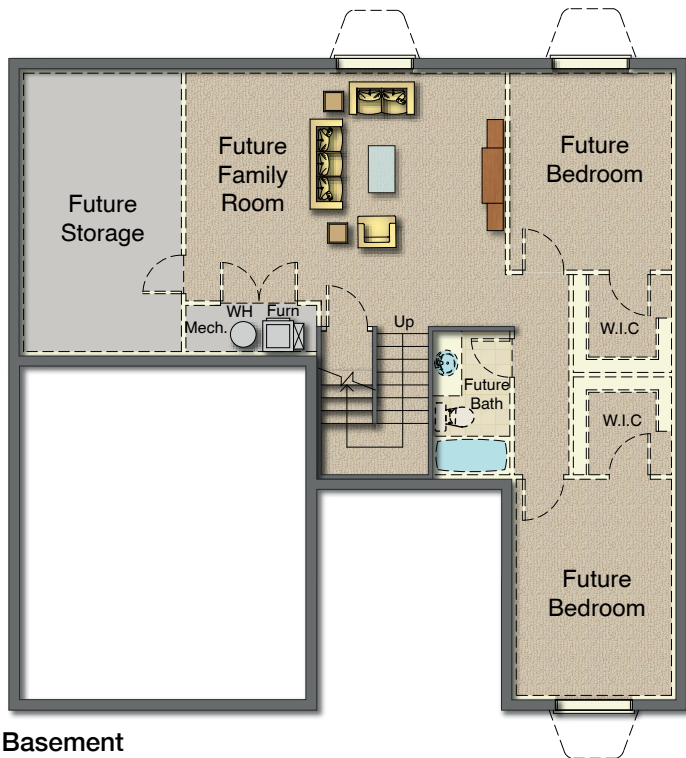

Huntington

1-UP Series

Total Sq.Ft Under Roof - 3,715

Are You Moving ?

Craftsman Elevation

Cotswold Elevation

Main - 1,244 Sq.Ft.
 Garage - 436 Sq.Ft.
 Covered Porch - 72 Sq.Ft.

Basement
 1,244 Sq.Ft.

Opt. Bedroom 3, 4
 and Bath 3

Second - 719 Sq.Ft.