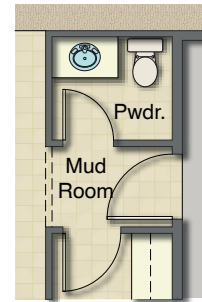

Venice

2-UP Series

Total Sq.Ft Under Roof - 2,726

Are You Moving ?

Elevation A

Elevation B

Opt. 12' Glass Sliding Door At Great Room

Opt. 10' Ext. Patio w/ Master Door

Opt. Half Bath ILO Mud Room

- Main - 1,812 Sq. Ft.
- Garage - 690 Sq. Ft.
- Patio - 156 Sq. Ft.
- Porch - 68 Sq. Ft.