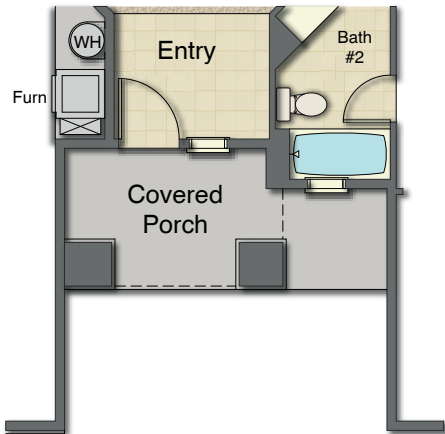

Sorrento

2-UP Series

Total Sq.Ft Under Roof - 2,580

Are You Moving ?

Elevation A

Elevation B

- Main - 1,875 Sq. Ft.
- Garage - 498 Sq. Ft.
- Porch - 100 Sq. Ft.
- Patio - 107 Sq. Ft.

ELEVATION B