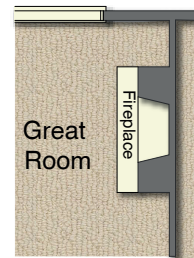

Sorrento

2-UP Series

Total Sq.Ft Under Roof - 2,580

Are You Moving ?

Elevation A

Elevation B

- Main - 1,875 Sq. Ft.
- Garage - 498 Sq. Ft.
- Porch - 100 Sq. Ft.
- Patio - 107 Sq. Ft.

ELEVATION B