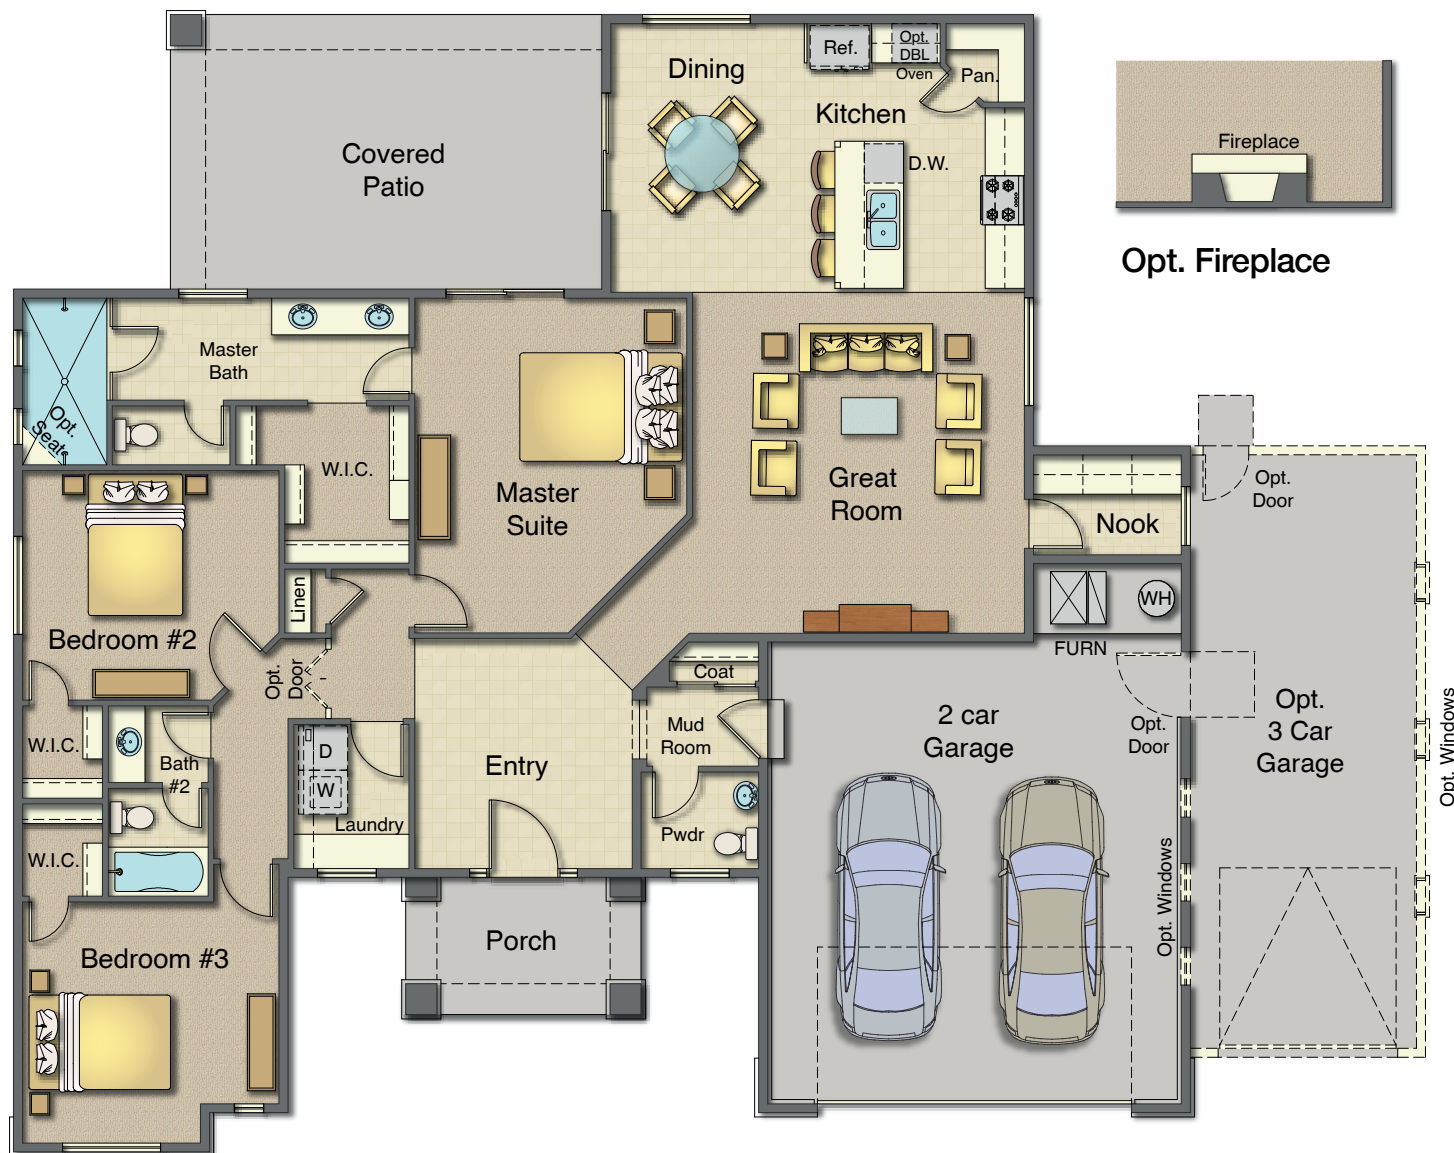

Rimini

2-UP Series

Total Sq.Ft Under Roof - 2,889

Are You Moving ?

Elevation A

Elevation B

Opt. Grand Master Bath

Opt. Cavern Shower

Opt. 12' Sliding door At Covered Patio

Opt. Fireplace

- Main - 1,942 Sq. Ft.
- Garage - 555 Sq. Ft.
- Patio - 308 Sq. Ft.
- Porch - 84 Sq. Ft.