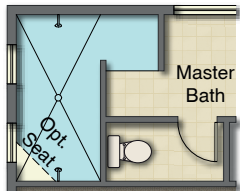

Rimini

2-UP Series

Total Sq.Ft Under Roof - 2,889

Are You Moving ?

Elevation A

Elevation B

Opt. Grand Master Bath

Opt. Cavern Shower

Opt. 12' Sliding door At Covered Patio

Opt. Fireplace

- Main - 1,942 Sq. Ft.
- Garage - 555 Sq. Ft.
- Patio - 308 Sq. Ft.
- Porch - 84 Sq. Ft.