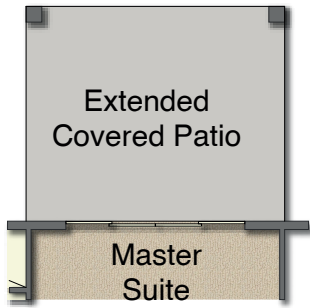

# Milan

2-UP Series

Total Sq.Ft Under Roof - 3,000

Are You Moving ?

Elevation A

Elevation B

Opt. Ext. Patio  
With 10' Sliding Door  
At Master Bedroom

Opt. 14' Glass Sliding Door  
At Great Room

Opt. Fireplace

Opt. Private  
E- Nook

- Main - 2,091 Sq. Ft.
- Garage - 657 Sq. Ft.
- Patio - 216 Sq. Ft.
- Porch - 36 Sq. Ft.