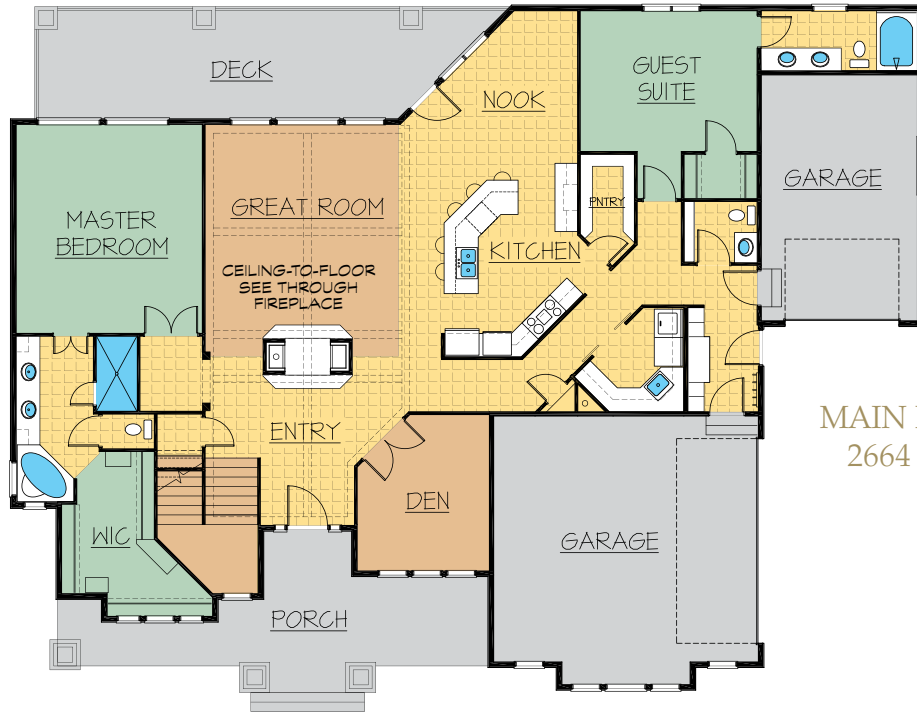

BELLEVUE

Craig Kitterman Signature Series

European

Craftsman

Prairie

*See floor plans
on reverse*

BELLEVUE
5597 Total Sq. Ft.
80'-0" x 60'-0"

Visit us on the web: www.updwell.com

801-784-9100 / 1-855-DWELLUP (393-5587)

BELLEVUE

Craig Kitterman Signature Series

BELLEVUE
5597 Total Sq. Ft.
80'-0" x 60'-0"

MAIN FLOOR
2664 Sq. Ft

BASEMENT
2933 Sq. Ft

Visit us on the web: www.updwell.com