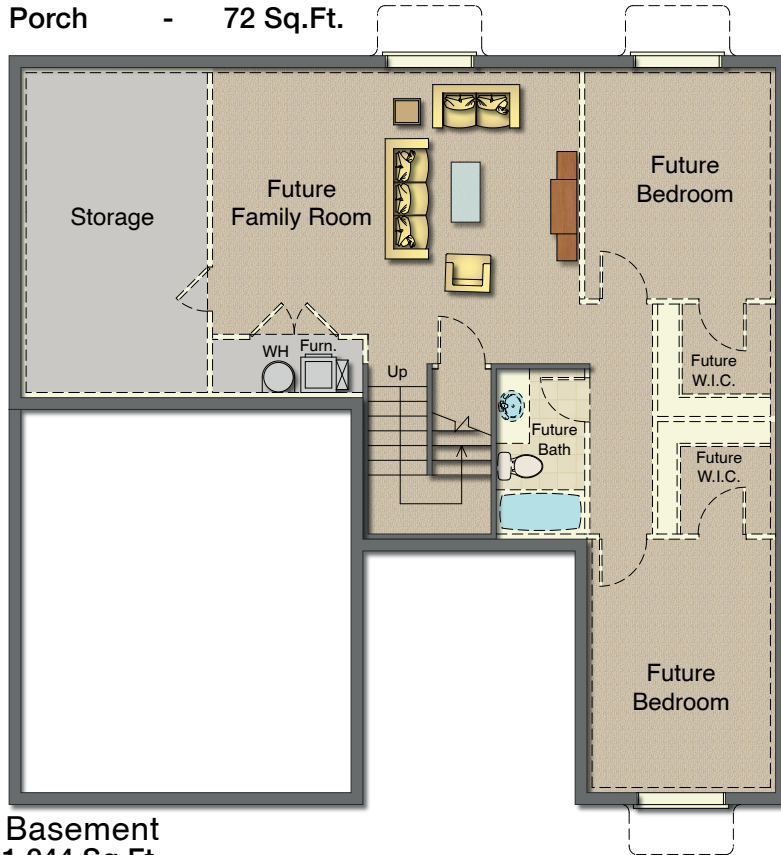

Newport

1-UP Series

Total Sq.Ft Under Roof - 2,996

Are You Moving ?

Craftsman Elevation

Cotswold Elevation

Main - 1,244 Sq.Ft.
 Garage - 436 Sq.Ft.
 Porch - 72 Sq.Ft.

Basement
 1,244 Sq.Ft.