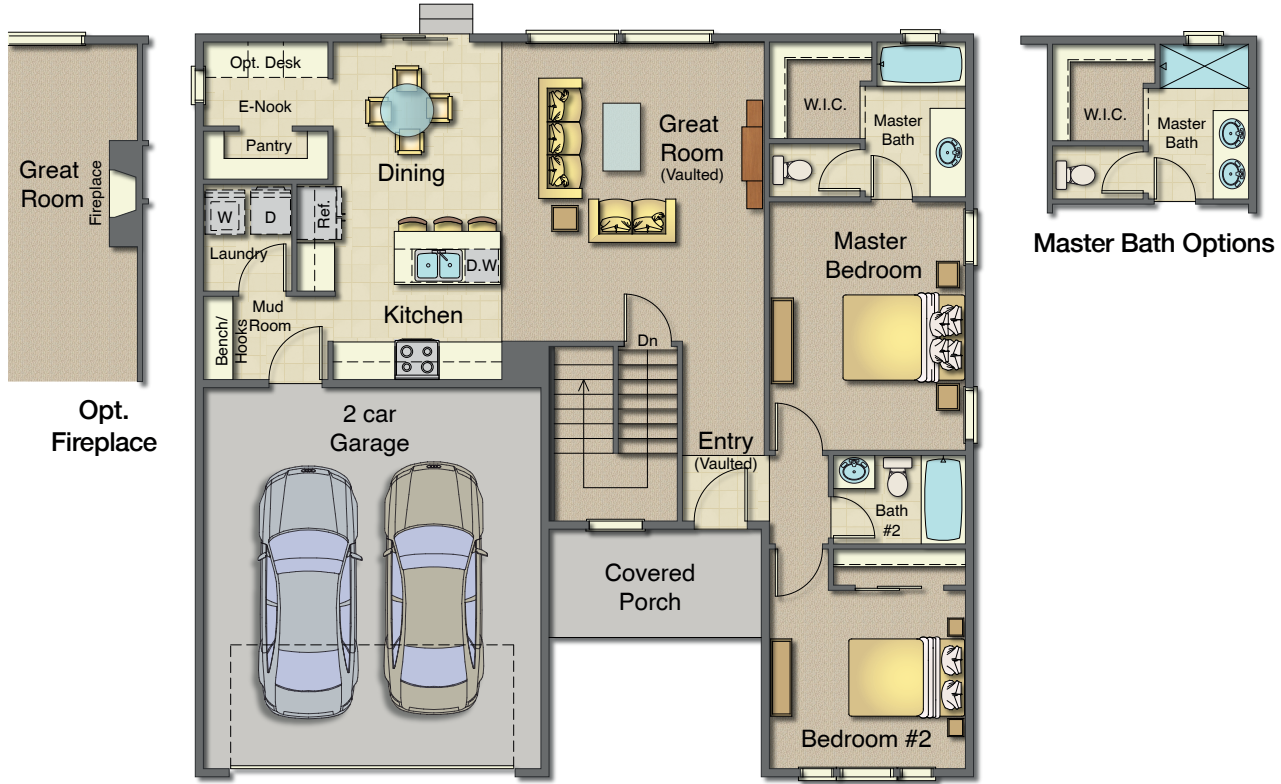

Newport

1-UP Series

Total Sq.Ft Under Roof - 2,996

Are You Moving ?

Craftsman Elevation

Cotswold Elevation

Main - 1,244 Sq.Ft.
 Garage - 436 Sq.Ft.
 Porch - 72 Sq.Ft.

Basement
 1,244 Sq.Ft.