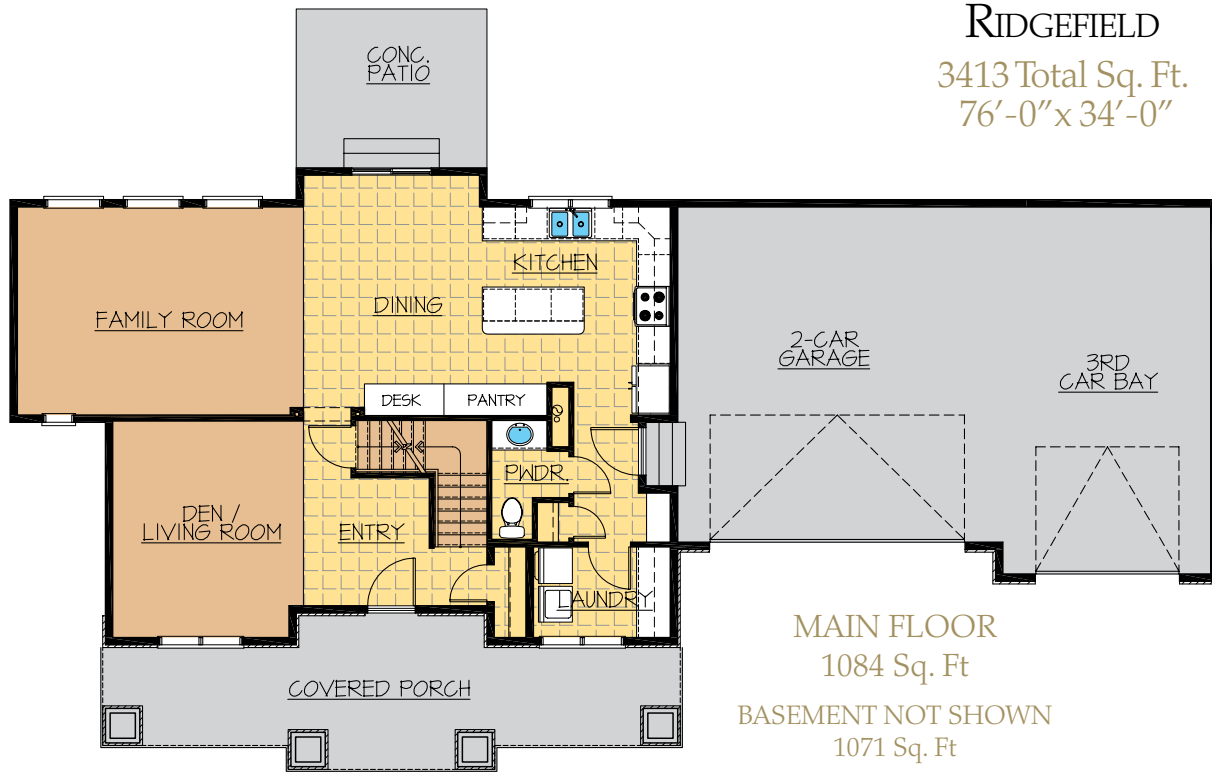

RIDGEFIELD

Prairie

*Rocky Mountain
Craftsman*

Traditional

*See floor plans
on reverse*

RIDGEFIELD
3413 Total Sq. Ft.
76'-0" x 34'-0"

Visit us on the web: www.updwell.com

801-784-9100 / 1-855-DWELLUP (393-5587)

RIDGEFIELD

RIDGEFIELD

3413 Total Sq. Ft.
76'-0" x 34'-0"

SECOND FLOOR

1258 Sq. Ft

Visit us on the web: www.updwell.com

801-784-9100 / 1-855-DWELLUP (393-5587)