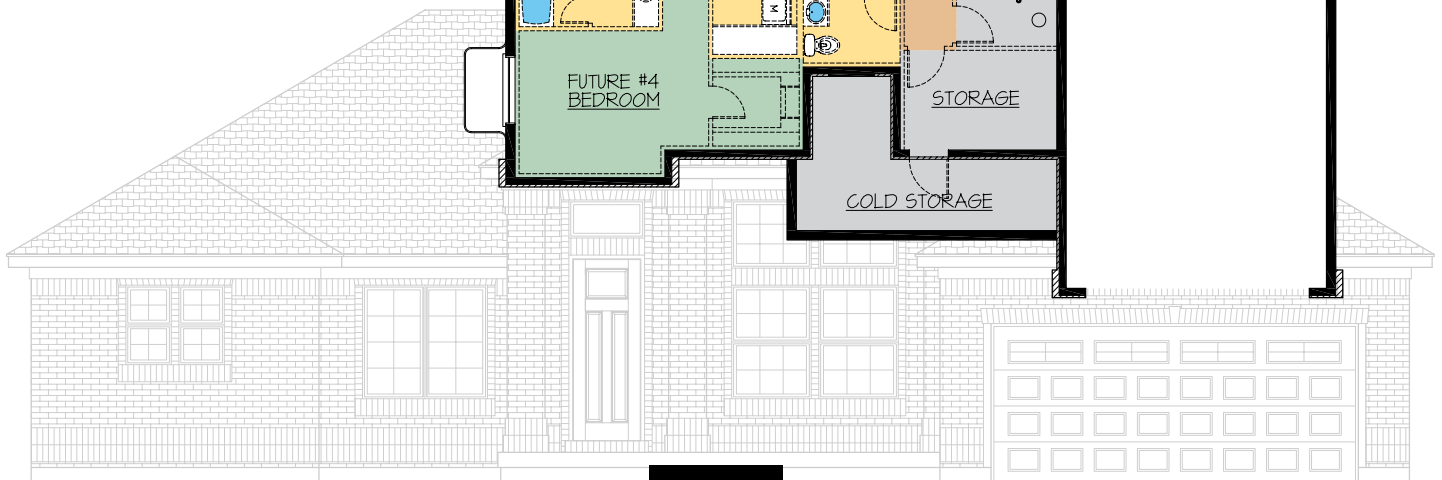

CHESAPEAKE

Craftsman – Side Garage

Southern Traditional

CHESAPEAKE
3879 Total Sq. Ft.
60'-0" x 52'-4"

*See floor plans
on reverse*

*Rocky Mountain
Craftsman*

Visit us on the web: www.updwell.com

801-784-9100 / 1-855-DWELLUP (393-5587)

CHESAPEAKE

CHESAPEAKE
3879 Total Sq. Ft.
60'-0" x 52'-4"

MAIN FLOOR
1865 Sq. Ft

BASEMENT
2014 Sq. Ft

Visit us on the web: www.updwell.com

801-784-9100 / 1-855-DWELLUP (393-5587)