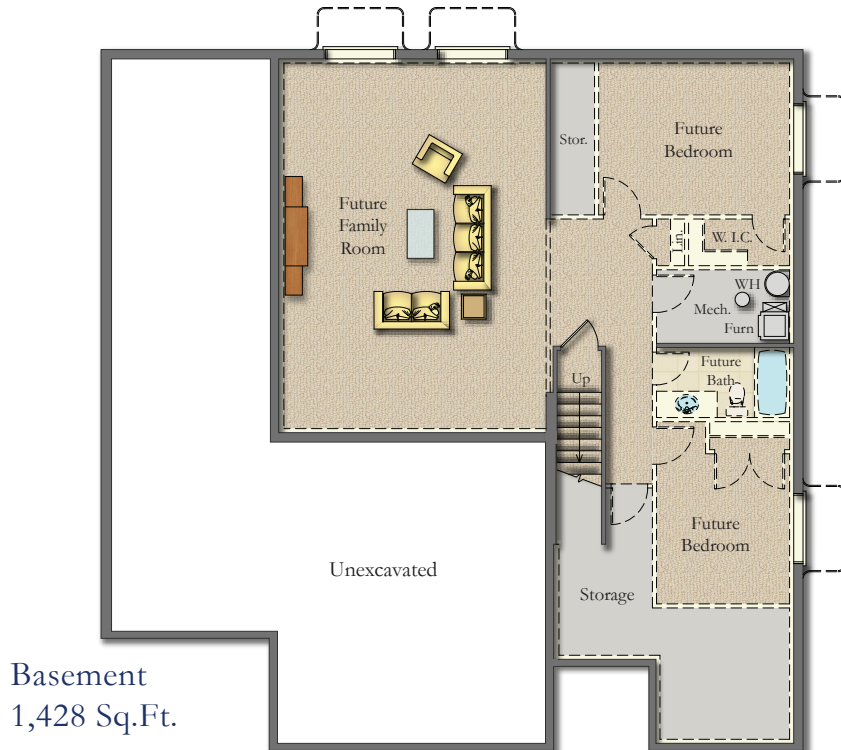

Aspen

Total Sq.Ft Under Roof - 3,845

CRAFTSMAN ELEVATION 1

CRAFTSMAN ELEVATION 2

IMMACULATE EXTERIORS • INVITING KITCHENS • INCREDIBLE ENERGY SAVINGS

Aspen

Total Sq.Ft Under Roof - 3,845

IMMACULATE EXTERIORS • INVITING KITCHENS • INCREDIBLE ENERGY SAVINGS