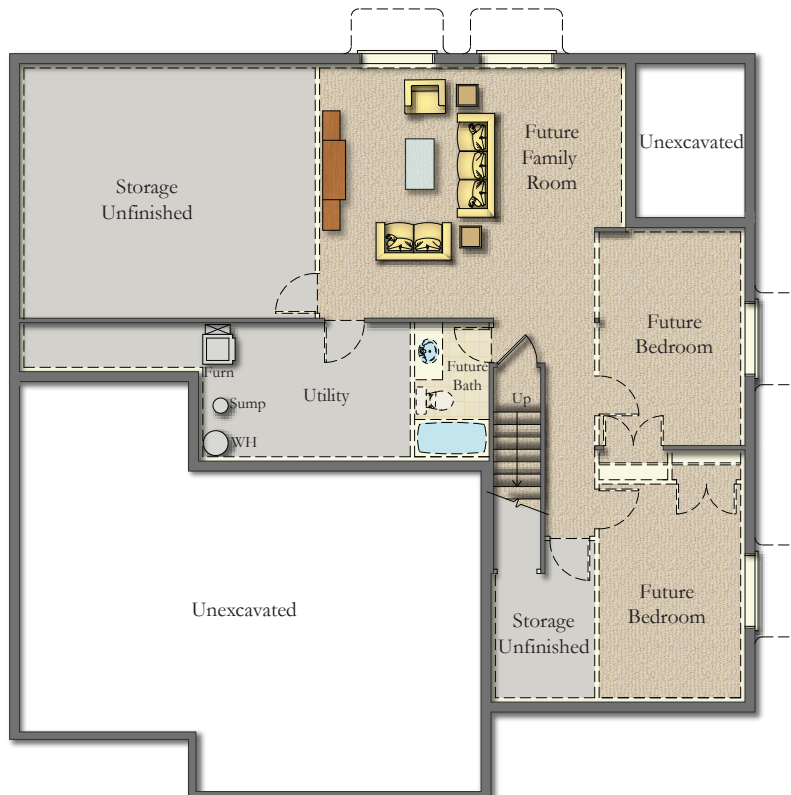

Whistler

Total Sq.Ft Under Roof - 3,898

CRAFTSMAN ELEVATION

TRADITIONAL ELEVATION

IMMACULATE EXTERIORS • INVITING KITCHENS • INCREDIBLE ENERGY SAVINGS

Whistler

Total Sq.Ft Under Roof - 3,898

Opt. Master Bath Options

- Main - 1,528 Sq.Ft.
- Garage - 728 Sq.Ft.
- Covered Porch - 105 Sq.Ft.

Opt. Fireplace

Basement
1,537 Sq.Ft.

IMMACULATE EXTERIORS • INVITING KITCHENS • INCREDIBLE ENERGY SAVINGS