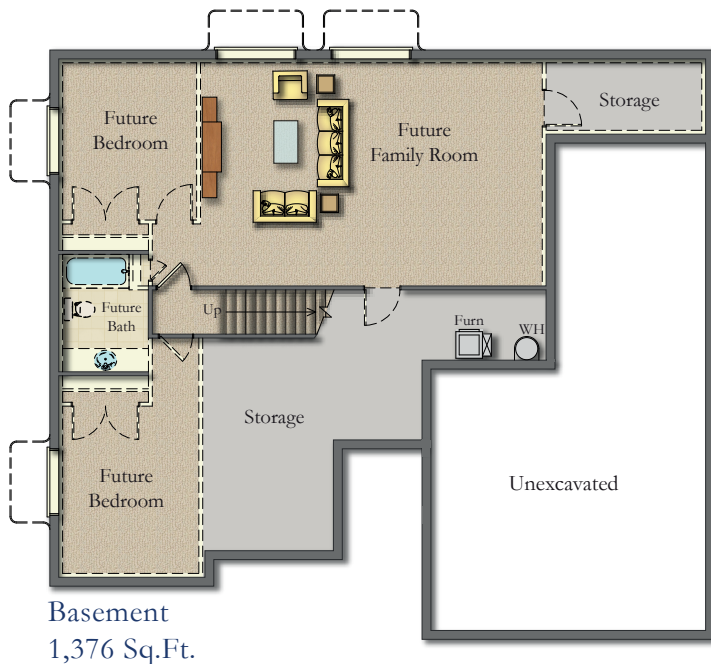

Raleigh

Total Sq.Ft Under Roof - 3,460

CRAFTSMAN ELEVATION

COTSWOLD ELEVATION

IMMACULATE EXTERIORS • INVITING KITCHENS • INCREDIBLE ENERGY SAVINGS

Raleigh

Total Sq.Ft Under Roof - 3,460

IMMACULATE EXTERIORS • INVITING KITCHENS • INCREDIBLE ENERGY SAVINGS