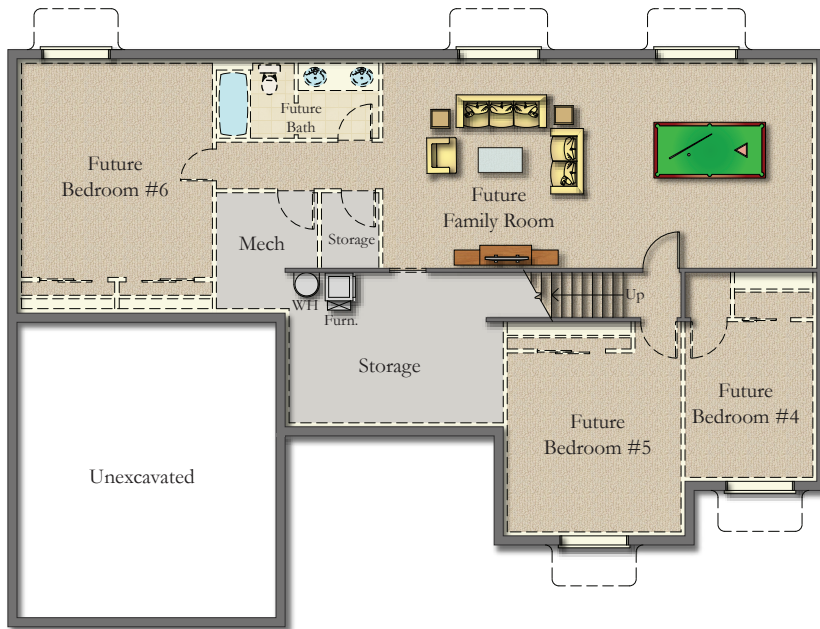

# Normandy

Total Sq.Ft Under Roof - 3,856

CRAFTSMAN ELEVATION

COTSWOLD ELEVATION

IMMACULATE EXTERIORS • INVITING KITCHENS • INCREDIBLE ENERGY SAVINGS

# Normandy

Total Sq.Ft Under Roof - 3,856

Main - 1,700 Sq.Ft.  
Garage - 436 Sq.Ft.  
Covered Porch - 44 Sq.Ft.

Basement  
1,676Sq.Ft.

IMMACULATE EXTERIORS • INVITING KITCHENS • INCREDIBLE ENERGY SAVINGS