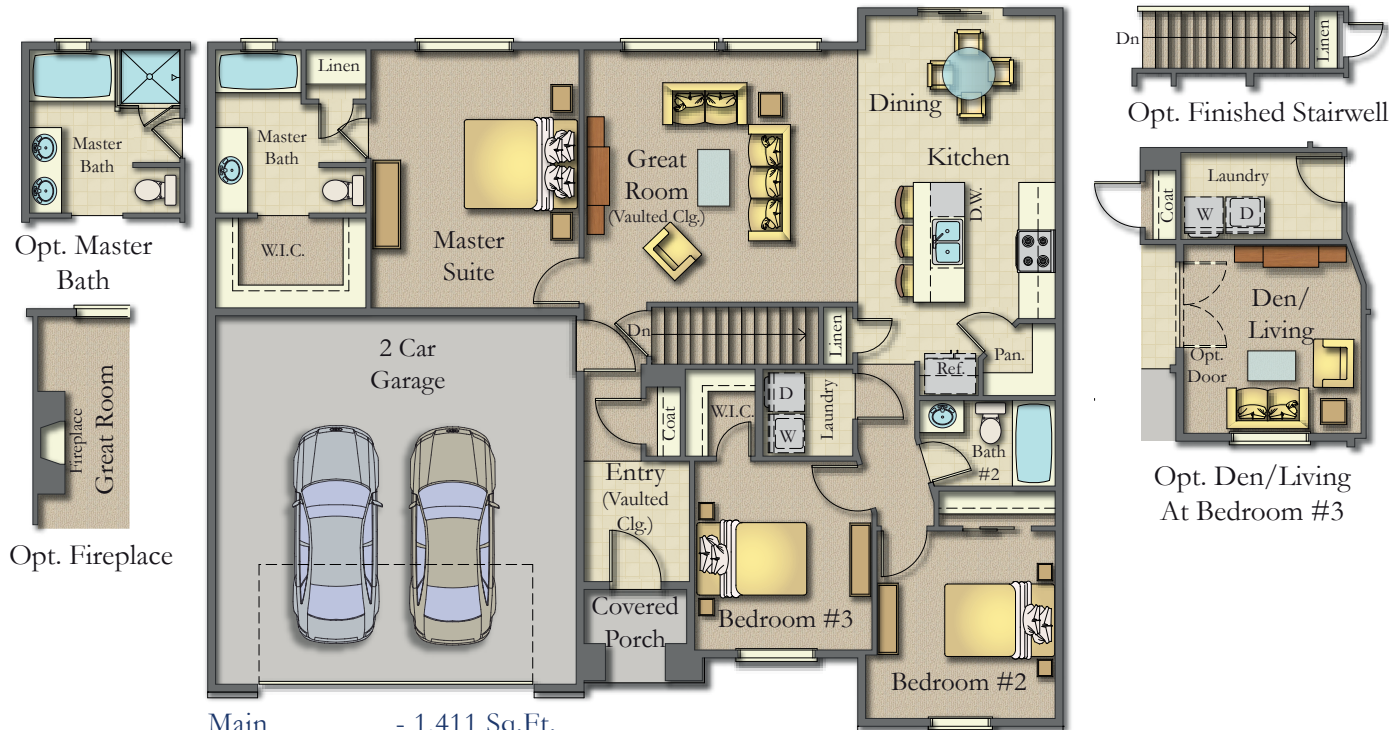

Ashton

Total Sq.Ft Under Roof - 3,316

CRAFTSMAN ELEVATION

COTSWOLD ELEVATION

IMMACULATE EXTERIORS • INVITING KITCHENS • INCREDIBLE ENERGY SAVINGS

Ashton

Total Sq.Ft Under Roof - 3,316

Main - 1,411 Sq.Ft.
Garage - 477 Sq.Ft.
Covered Porch - 32 Sq.Ft.

Basement
1,396 Sq.Ft.

IMMACULATE EXTERIORS • INVITING KITCHENS • INCREDIBLE ENERGY SAVINGS