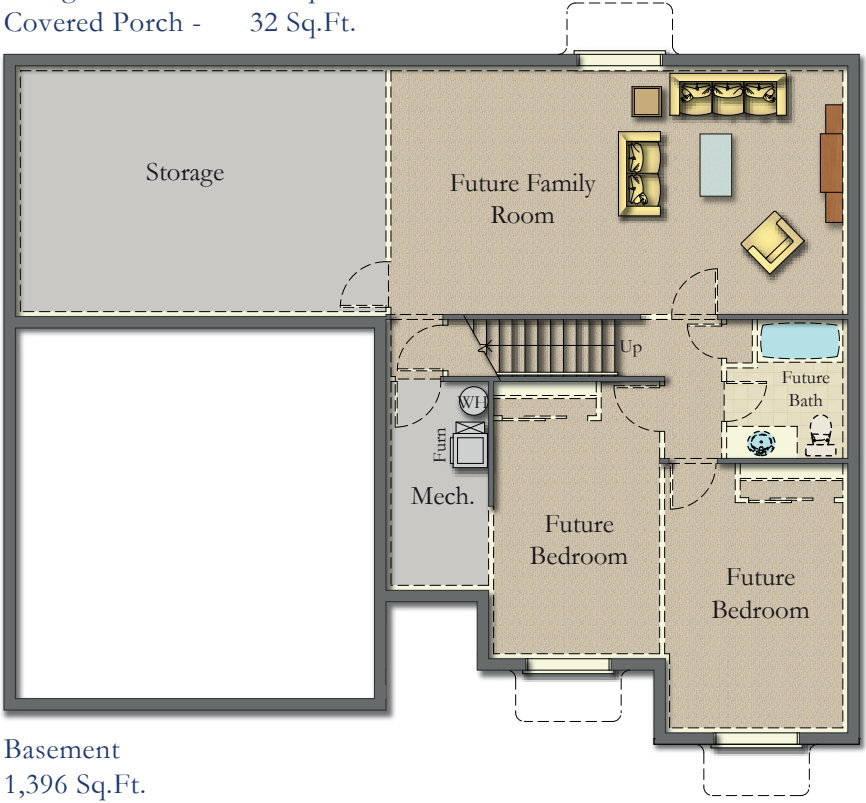

Ashton

Total Sq.Ft Under Roof - 3,316

CRAFTSMAN ELEVATION

COTSWOLD ELEVATION

IMMACULATE EXTERIORS • INVITING KITCHENS • INCREDIBLE ENERGY SAVINGS

Ashton

Total Sq.Ft Under Roof - 3,316

Main - 1,411 Sq.Ft.
Garage - 477 Sq.Ft.
Covered Porch - 32 Sq.Ft.

Basement
1,396 Sq.Ft.

IMMACULATE EXTERIORS • INVITING KITCHENS • INCREDIBLE ENERGY SAVINGS